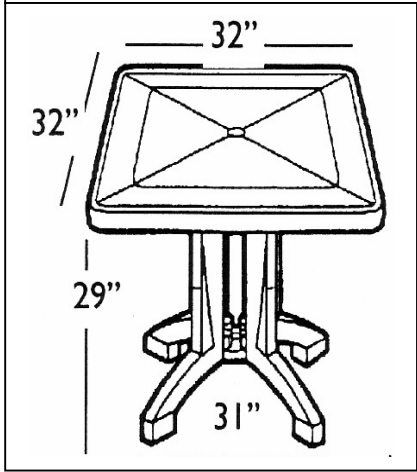

32" Square Vega Folding Resin Table.
Colors: White, Amazon Green.

- 21.0 Lbs.
- 32" Square x 29"H.
- 100% resin pedestal base & top.
- 1 1/2" diameter umbrella hole with plug.
- Leg leveler on one leg.
- Master pack 12.
- Price reflects table in white.
- $50.00 charge for orders under $500.00.
- $50.00 charge for quantities other than the master pack.
- Some assembly required.

Item #: GR 32VGSQ