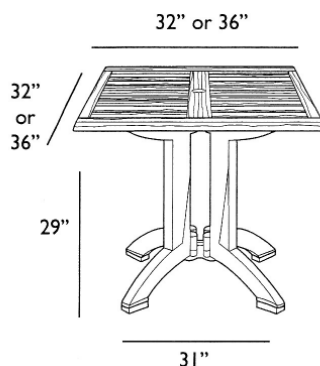

NATIONAL OUTDOOR FURNITURE, INC.

P.O. Box 296 Riverhead, NY 11901
Toll-Free Phone: 1-888-663-4621
Phone: 631-369-9099 Fax: 631-207-8312
Email: nofinc@optonline.net
www.outdoorchaise.com

NATIONAL OUTDOOR FURNITURE, INC.

P.O. Box 325 Pomfret Center, Ct 06259
Toll-Free Phone: 1-888-516-8873
Phone: 1-860-974-9996 Fax: 516-706-1901
Email: nofinc@earthlink.net
www.outdoorchaise.com