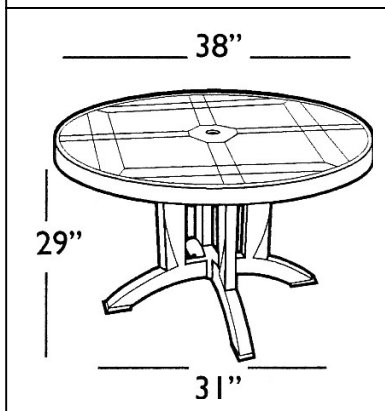

NATIONAL OUTDOOR FURNITURE, INC.

P.O. Box 296 Riverhead, NY 11901
Toll-Free Phone: 1-888-663-4621
Phone: 631-369-9099 Fax: 631-207-8312
Email: nofinc@optonline.net
www.outdoorchaise.com

NATIONAL OUTDOOR FURNITURE, INC.

P.O. Box 325 Pomfret Center, Ct 06259
Toll-Free Phone: 1-888-516-8873
Phone: 1-860-974-9996 Fax: 516-706-1901
Email: nofinc@earthlink.net
www.outdoorchaise.com