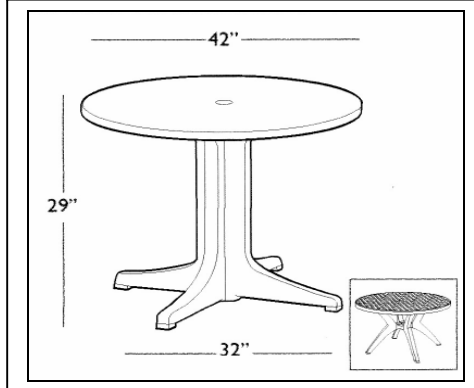

NATIONAL OUTDOOR FURNITURE, INC.
P.O. Box 296 Riverhead, NY 11901
Toll-Free Phone: 1-888-663-4621
Phone: 631-369-9099 Fax: 631-207-8312
Email: nofinc@optonline.net
www.outdoorchaise.com

NATIONAL OUTDOOR FURNITURE, INC.
P.O. Box 325 Pomfret Center, Ct 06259
Toll-Free Phone: 1-888-516-8873
Phone: 1-860-974-9996 Fax: 516-706-1901
Email: nofinc@earthlink.net
www.outdoorchaise.com