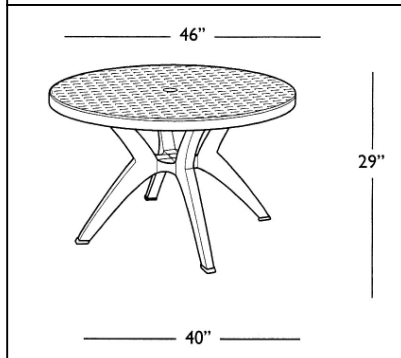

46" Round Ibiza Table

Colors: White, Sandstone, Amazon Green.

- Made of 100% resin.
- 30 Lbs.
- 46" Round x 29"H.
- Masterpack of 1.
- 1 1/2" diameter umbrella hole with plug.
- Leg leveler on one leg.
- UV inhibitors. For safe use in commercial environments.
- *$50.00 charge for orders under $500.00.*
- Some assembly required.

Item #: GR 46RC