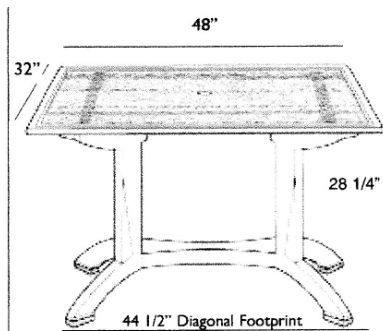

48" x 32" Rectangular Havana Table

Colors: Tobacco, Espresso.

- 40 Lbs.
- 48" x 32" rectangular table.
- 100% resin pedestal base and tabletop.
- 1 1/2" umbrella hole.
- Masterpack of 1.
- Leg leveler on one leg.
- UV inhibitors. For safe use in commercial environments.
- $50.00 charge for orders under $500.00.
- Some assembly required.

Item #: GR 4832HRT