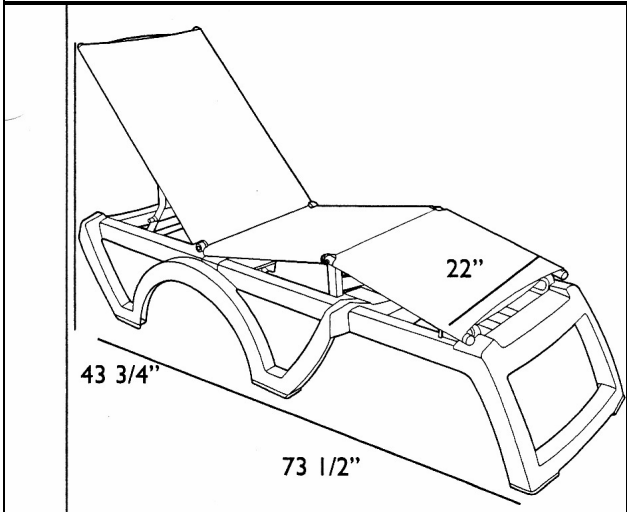

NATIONAL OUTDOOR FURNITURE, INC.

P.O. Box 296 Riverhead, NY 11901
Toll-Free Phone: 1-888-663-4621
Phone: 631-369-9099 Fax: 631-207-8312
Email: nofinc@optonline.net
www.outdoorchaise.com

NATIONAL OUTDOOR FURNITURE, INC.

P.O. Box 325 Pomfret Center, Ct 06259
Toll-Free Phone: 1-888-516-8873
Phone: 1-860-974-9996 Fax: 516-706-1901
Email: nofinc@earthlink.net
www.outdoorchaise.com