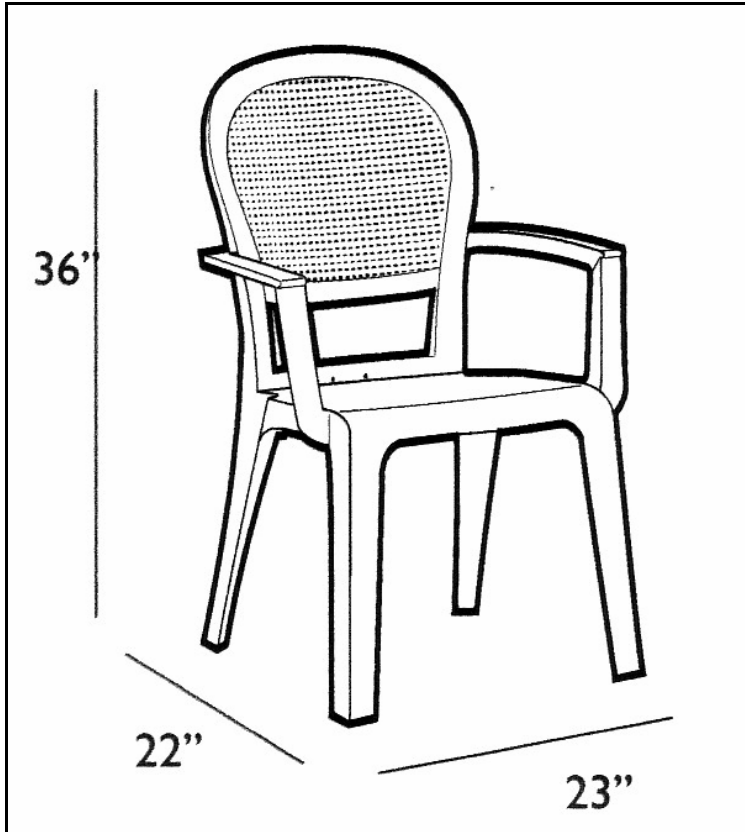

Bordeaux

NATIONAL OUTDOOR FURNITURE, INC.

P.O. Box 296 Riverhead, NY 11901
Toll-Free Phone: 1-888-663-4621
Phone: 631-369-9099 Fax: 631-207-8312
Email: nofinc@optonline.net
www.outdoorchaise.com

NATIONAL OUTDOOR FURNITURE, INC.

P.O. Box 325 Pomfret Center, Ct 06259
Toll-Free Phone: 1-888-516-8873
Phone: 1-860-974-9996 Fax: 516-706-1901
Email: nofinc@earthlink.net
www.outdoorchaise.com