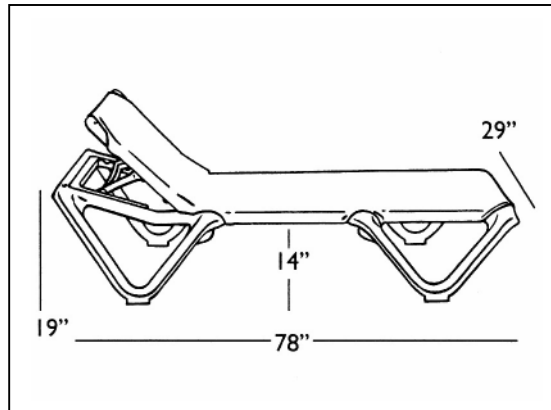

NATIONAL OUTDOOR FURNITURE, INC.

P.O. Box 296 Riverhead, NY 11901
Toll-Free Phone: 1-888-663-4621
Phone: 631-369-9099 Fax: 631-207-8312
Email: nofinc@optonline.net
www.outdoorchaise.com

NATIONAL OUTDOOR FURNITURE, INC.

P.O. Box 325 Pomfret Center, Ct 06259
Toll-Free Phone: 1-888-516-8873
Phone: 1-860-974-9996 Fax: 516-706-1901
Email: nofinc@earthlink.net
www.outdoorchaise.com