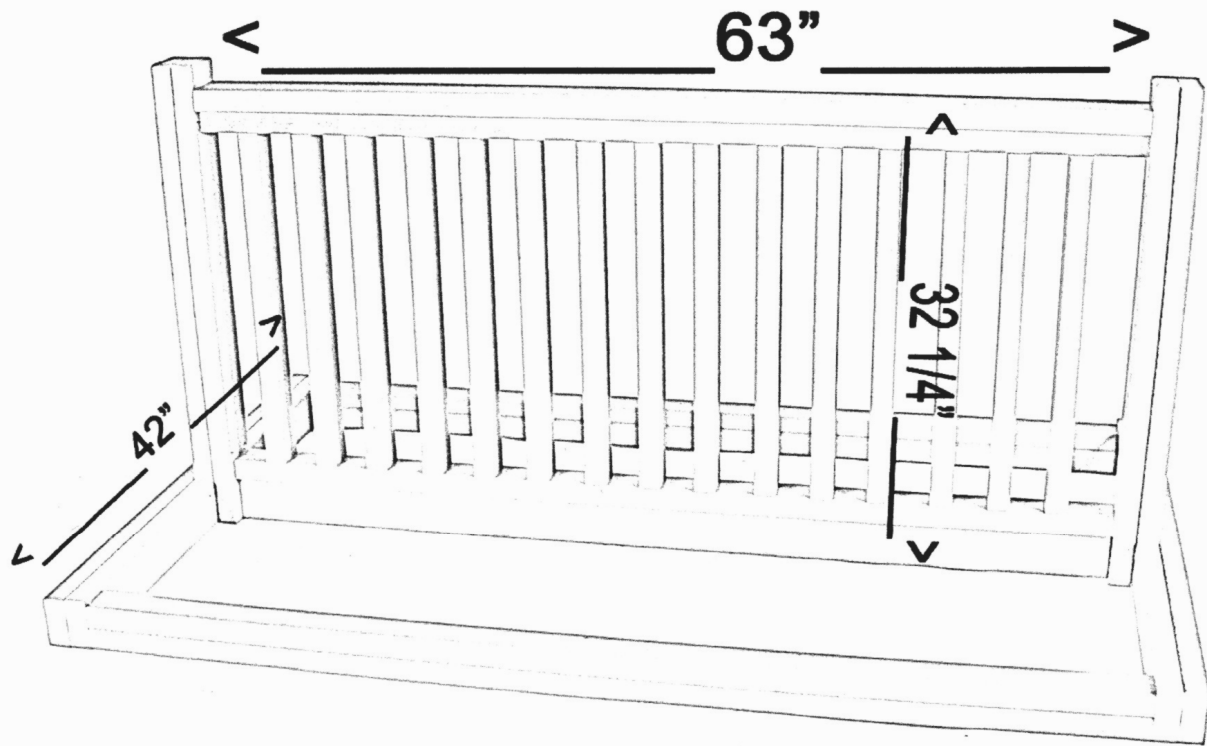

NATIONAL OUTDOOR FURNITURE, INC.

P.O. Box 296 Riverhead, NY 11901
Toll-Free Phone: 1-888-663-4621
Phone: 631-369-9099 Fax: 631-207-8312
Email: nofinc@optonline.net
www.outdoorchaise.com

NATIONAL OUTDOOR FURNITURE, INC.

P.O. Box 325 Pomfret Center, Ct 06259
Toll-Free Phone: 1-888-516-8873
Phone: 1-860-974-9996 Fax: 516-706-1901
Email: nofinc@earthlink.net
www.outdoorchaise.com