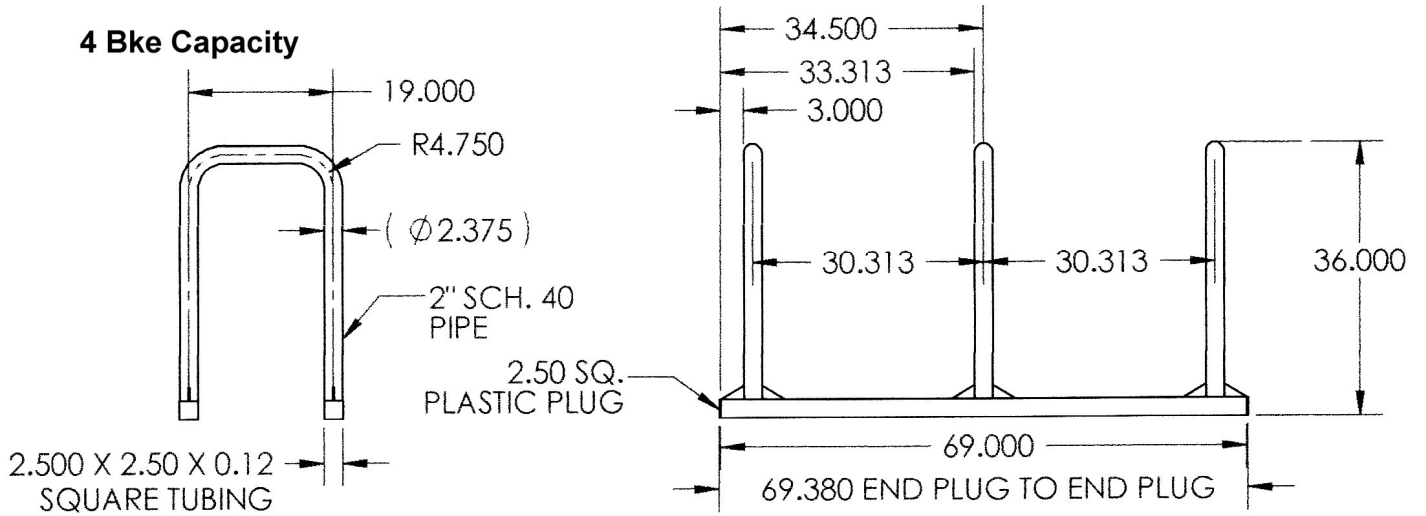

4 Bke Capacity

NATIONAL OUTDOOR FURNITURE, INC.

P.O. Box 296 Riverhead, NY 11901
Toll-Free Phone: 1-888-663-4621
Phone: 631-369-9099 Fax: 631-207-8312
Email: nofinc@optonline.net
www.outdoorchaise.com

NATIONAL OUTDOOR FURNITURE, INC.

P.O. Box 325 Pomfret Center, Ct 06259
Toll-Free Phone: 1-888-516-8873
Phone: 1-860-974-9996 Fax: 516-706-1901
Email: nofinc@earthlink.net
www.outdoorchaise.com