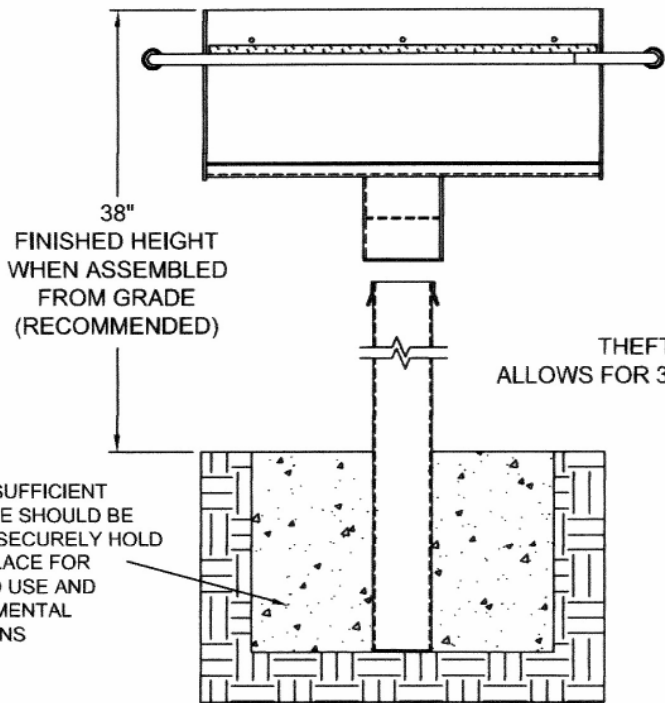

Standard Park Grill with Tilt Back Adjustable Grate, Large Fire Box – Inground Mount.

- 90 Lbs.
- 384 Total square inch cooking surface.
- Four position adjustable grate. Tilts back for ease of cleaning and fire building.
- . Firebox size: 24" wide x 16" deep x 10-1/8" high and constructed with 3/16" thick steel (A569).
- Constructed from 1/2" dia. A36 Steel bars located on 1-1/8" centers.
- Grate handles constructed from 5/8" dia. A36 steel bars and are equipped with stay cool spring grips..
- Non-toxic black powder coat finish.
- Grills include an integral ash retention flange and drain holes to help maintain and dispose of the ash in a safe, easy, and convenient manner.
- . 3 1/2" x 40" Round inground post. Will rotate 360 degrees. Available with surface mounting post or extra long inground post.
- Available with 1/4" steel back & bottom.
- Some assembly required.

Item #: JTA SGLFTG

- Firebox is 23 3/4" long x 16" deep x 10 1/8" high constructed of 3/16" thick steel (A569) with an integral ash retention flange and drain holes.
- Grate is constructed from 1/2" dia. A36 steel bars located on 1 1/8" centers. The four position theft proof grate adjusts from 3 1/2" to 9" above the firebed, and has a cooking area of 334 sq. inches.
- Grate handles are constructed from 5/8" dia. A36 steel bars equipped with stay cool spring grips suitable for public use.
- Grill is supported by a heavy duty 3 1/2" dia. pipe to be installed in concrete. A theft proof base allows the grill to attach to the pipe and to rotate a full 360°.
- Grill design allows grate to lift up and tilt back for ease of cleaning.
- All joints are continuously welded.
- All exposed corners are chamfered for safety.
- Standard finish is a non-toxic black powder coat.
- Approximate weight = 90 lbs.