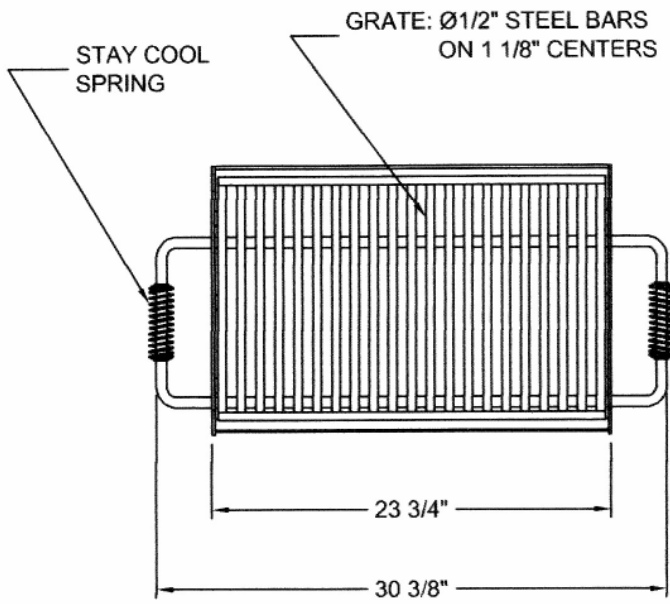

Standard Park Grill with Tilt Back Adjustable Grate, Large Fire Box – Inground Mount.

- 90 Lbs.
- 384 Total square inch cooking surface.
- Four position adjustable grate. Tilts back for ease of cleaning and fire building.
- . Firebox size: 24" wide x 16" deep x 10-1/8" high and constructed with 3/16" thick steel (A569).
- Constructed from 1/2" dia. A36 Steel bars located on 1-1/8" centers.
- Grate handles constructed from 5/8" dia. A36 steel bars and are equipped with stay cool spring grips..
- Non-toxic black powder coat finish.
- Grills include an integral ash retention flange and drain holes to help maintain and dispose of the ash in a safe, easy, and convenient manner.
- . 3 1/2" x 40" Round inground post. Will rotate 360 degrees. Available with surface mounting post or extra long inground post.
- Available with 1/4" steel back & bottom.
- Some assembly required.

Item #: JTA SGLFTG

- Firebox is 23 3/4" long x 16" deep x 10 1/8" high constructed of 3/16" thick steel (A569) with an integral ash retention flange and drain holes.
- Grate is constructed from 1/2" dia. A36 steel bars located on 1 1/8" centers. The four position theft proof grate adjusts from 3 1/2" to 9" above the firebed, and has a cooking area of 334 sq. inches.
- Grate handles are constructed from 5/8" dia. A36 steel bars equipped with stay cool spring grips suitable for public use.
- Grill is supported by a heavy duty 3 1/2" dia. pipe to be installed in concrete. A theft proof base allows the grill to attach to the pipe and to rotate a full 360°.
- Grill design allows grate to lift up and tilt back for ease of cleaning.
- All joints are continuously welded.
- All exposed corners are chamfered for safety.
- Standard finish is a non-toxic black powder coat.
- Approximate weight = 90 lbs.