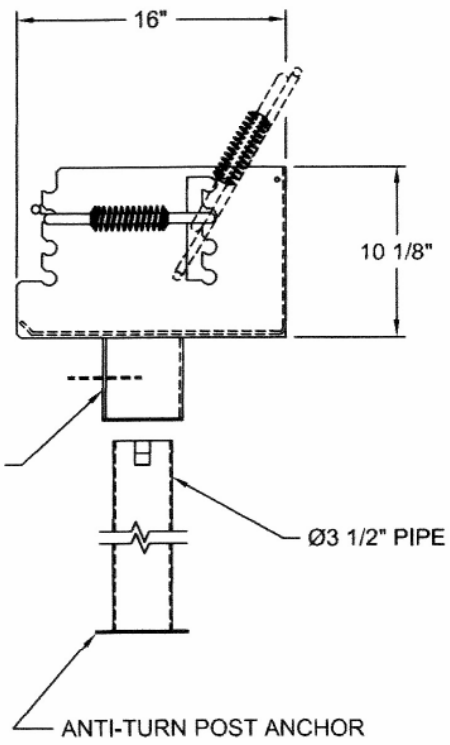

Standard Park Grill with Tilt Back Adjustable Grate, Large Fire Box – Inground Mount.

- 90 Lbs.
- 384 Total square inch cooking surface.
- Four position adjustable grate. Tilts back for ease of cleaning and fire building.
- . Firebox size: 24" wide x 16" deep x 10-1/8" high and constructed with 3/16" thick steel (A569).
- Constructed from 1/2" dia. A36 Steel bars located on 1-1/8" centers.
- Grate handles constructed from 5/8" dia. A36 steel bars and are equipped with stay cool spring grips..
- Non-toxic black powder coat finish.
- Grills include an integral ash retention flange and drain holes to help maintain and dispose of the ash in a safe, easy, and convenient manner.
- . 3 1/2" x 40" Round inground post. Will rotate 360 degrees. Available with surface mounting post or extra long inground post.
- Available with 1/4" steel back & bottom.
- Some assembly required.

Item #: JTA SGLFTG

- Firebox is 23 3/4" long x 16" deep x 10 1/8" high constructed of 3/16" thick steel (A569) with an integral ash retention flange and drain holes.
- Grate is constructed from 1/2" dia. A36 steel bars located on 1 1/8" centers. The four position theft proof grate adjusts from 3 1/2" to 9" above the firebed, and has a cooking area of 334 sq. inches.
- Grate handles are constructed from 5/8" dia. A36 steel bars equipped with stay cool spring grips suitable for public use.
- Grill is supported by a heavy duty 3 1/2" dia. pipe to be installed in concrete. A theft proof base allows the grill to attach to the pipe and to rotate a full 360°.
- Grill design allows grate to lift up and tilt back for ease of cleaning.
- All joints are continuously welded.
- All exposed corners are chamfered for safety.
- Standard finish is a non-toxic black powder coat.
- Approximate weight = 90 lbs.