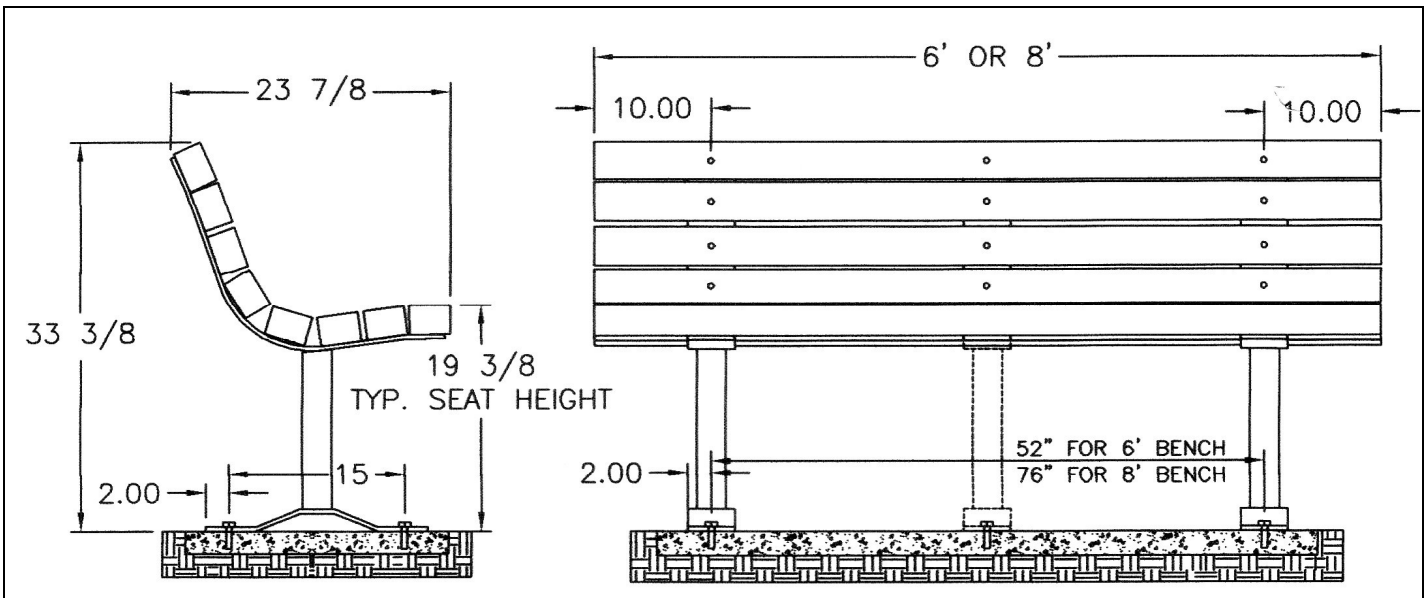

NATIONAL OUTDOOR FURNITURE, INC.

P.O. Box 296 Riverhead, NY 11901
Toll-Free Phone: 1-888-663-4621
Phone: 631-369-9099 Fax: 631-207-8312
Email: nofinc@optonline.net
www.outdoorchaise.com

NATIONAL OUTDOOR FURNITURE, INC.

P.O. Box 325 Pomfret Center, Ct 06259
Toll-Free Phone: 1-888-516-8873
Phone: 1-860-974-9996 Fax: 516-706-1901
Email: nofinc@earthlink.net
www.outdoorchaise.com