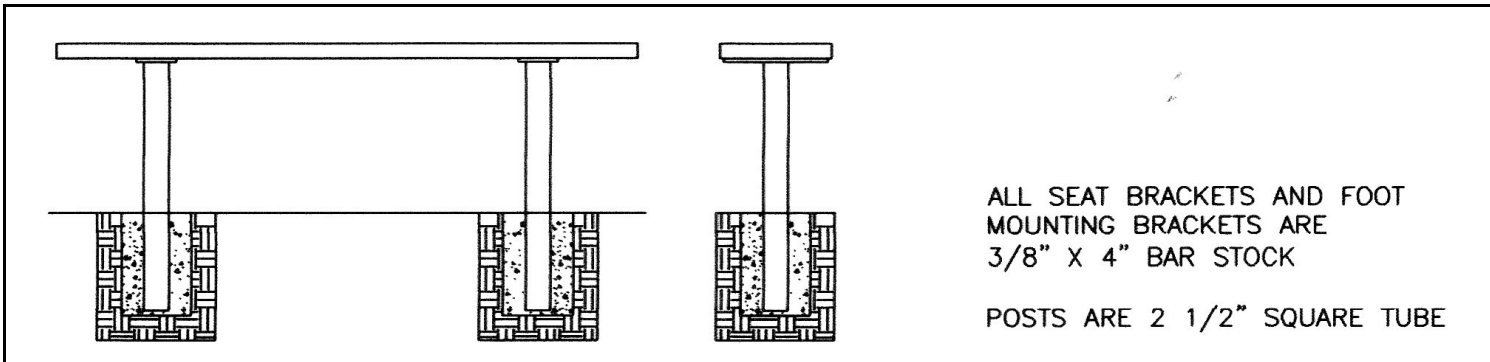

NATIONAL OUTDOOR FURNITURE, INC.

P.O. Box 296 Riverhead, NY 11901
Toll-Free Phone: 1-888-663-4621
Phone: 631-369-9099 Fax: 631-207-8312
Email: nofinc@optonline.net
www.outdoorchaise.com

NATIONAL OUTDOOR FURNITURE, INC.

P.O. Box 325 Pomfret Center, Ct 06259
Toll-Free Phone: 1-888-516-8873
Phone: 1-860-974-9996 Fax: 516-706-1901
Email: nofinc@earthlink.net
www.outdoorchaise.com