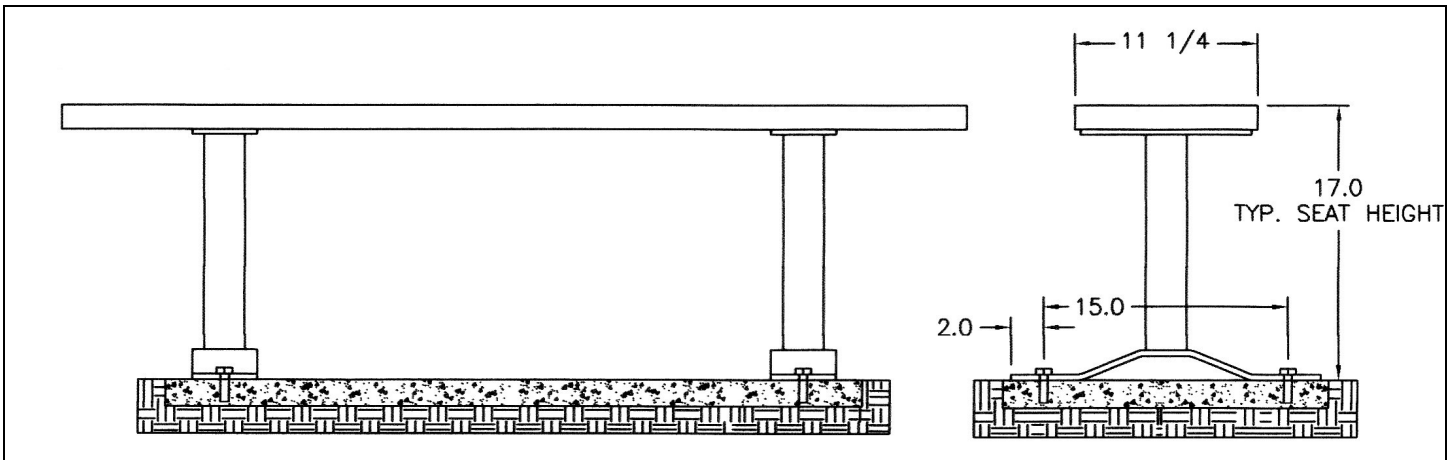

NATIONAL OUTDOOR FURNITURE, INC.

P.O. Box 296 Riverhead, NY 11901
Toll-Free Phone: 1-888-663-4621
Phone: 631-369-9099 Fax: 631-207-8312
Email: nofinc@optonline.net
www.outdoorchaise.com

NATIONAL OUTDOOR FURNITURE, INC.

P.O. Box 325 Pomfret Center, Ct 06259
Toll-Free Phone: 1-888-516-8873
Phone: 1-860-974-9996 Fax: 516-706-1901
Email: nofinc@earthlink.net
www.outdoorchaise.com