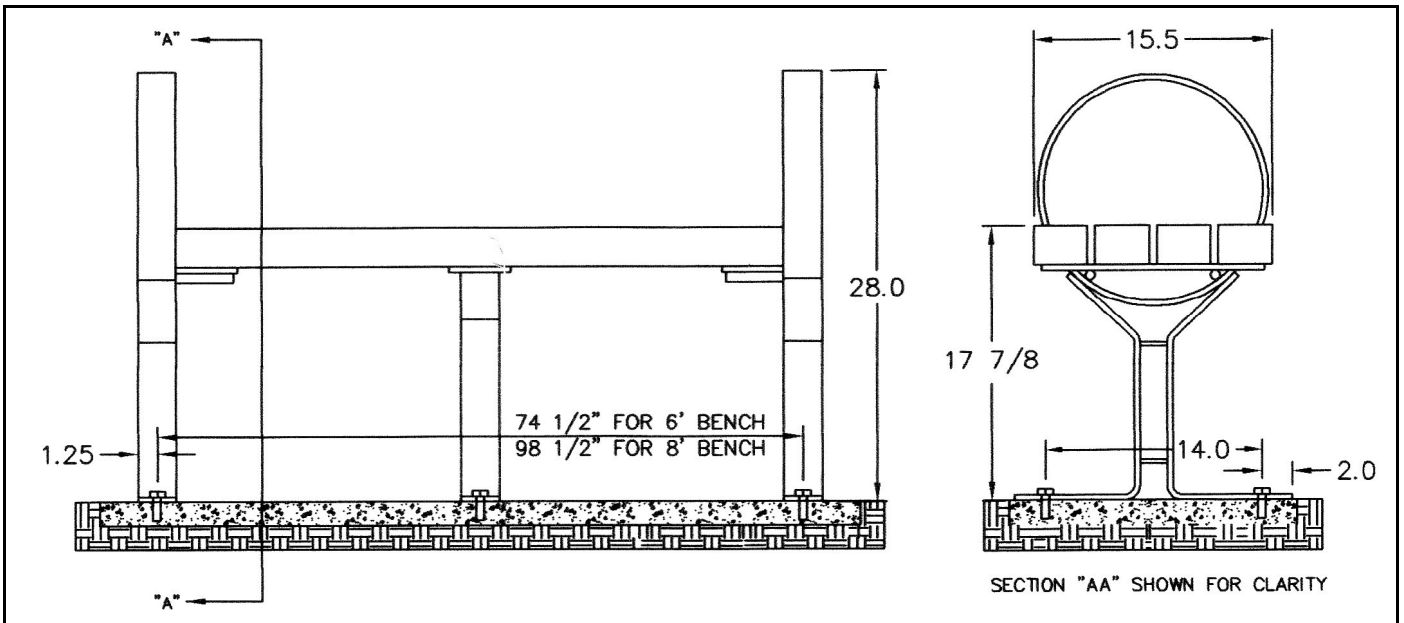

NATIONAL OUTDOOR FURNITURE, INC.

P.O. Box 296 Riverhead, NY 11901
Toll-Free Phone: 1-888-663-4621
Phone: 631-369-9099 Fax: 631-207-8312
Email: nofinc@optonline.net
www.outdoorchaise.com

NATIONAL OUTDOOR FURNITURE, INC.

P.O. Box 325 Pomfret Center, Ct 06259
Toll-Free Phone: 1-888-516-8873
Phone: 1-860-974-9996 Fax: 516-706-1901
Email: nofinc@earthlink.net
www.outdoorchaise.com