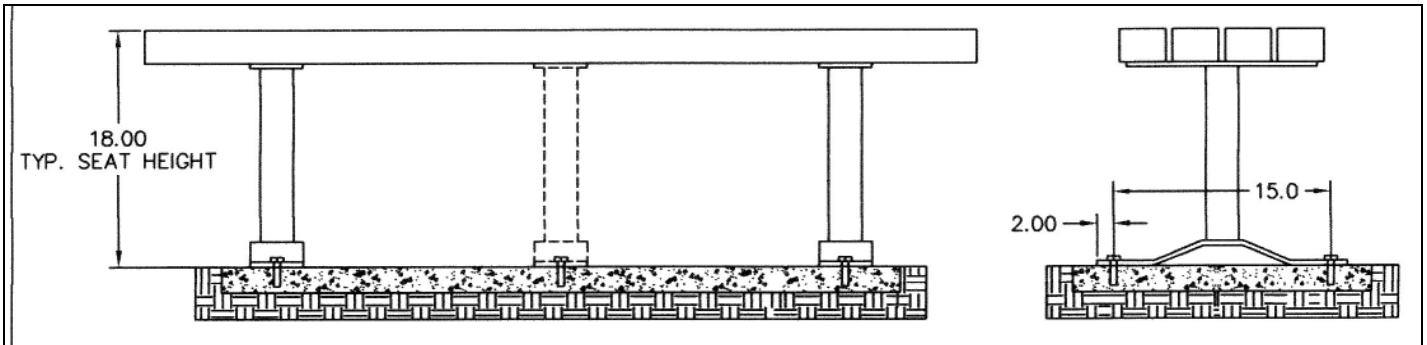

NATIONAL OUTDOOR FURNITURE, INC.

P.O. Box 296 Riverhead, NY 11901
Toll-Free Phone: 1-888-663-4621
Phone: 631-369-9099 Fax: 631-207-8312
Email: nofinc@optonline.net
www.outdoorchaise.com

NATIONAL OUTDOOR FURNITURE, INC.

P.O. Box 325 Pomfret Center, Ct 06259
Toll-Free Phone: 1-888-516-8873
Phone: 1-860-974-9996 Fax: 516-706-1901
Email: nofinc@earthlink.net
www.outdoorchaise.com