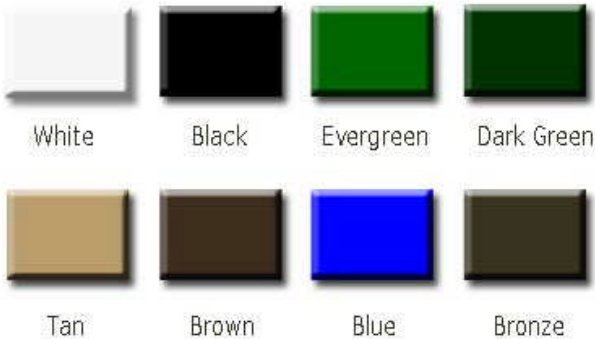

Cast Aluminum Arm Finishes

Capitol Bench

- Powder coated steel frame.
- 1/4"-20 steel zinc plated, yellow dipped carriage bolts and nuts.
- Dim: 32 3/4" Overall Ht x 16" Seat Ht x 25" Depth.
- Surface mounting holes included.
- Slat Options: Oak Slats, Recycled Plastic Slats, Aluminum Slats.
- Length Options: 4 Ft, 5 Ft, 80".
- Some assembly required.

Aluminum Slat Colors: Black, White, Brown, Tan, Evergreen, Dk. Green, Bronze, Blue.

Recycled Plastic Slat Color: Cherry, Cedar.

NATIONAL OUTDOOR FURNITURE, INC.

P.O. Box 296 Riverhead, NY 11901
 Toll-Free Phone: 1-888-663-4621
 Phone: 631-369-9099 Fax: 631-207-8312
 Email: nofinc@optonline.net
www.outdoorchaise.com