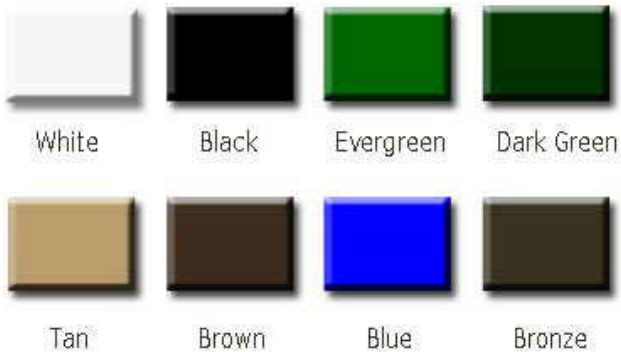

Frame Finishes

NATIONAL OUTDOOR FURNITURE, INC.

P.O. Box 296 Riverhead, NY 11901
Toll-Free Phone: 1-888-663-4621
Phone: 631-369-9099 Fax: 631-207-8312
Email: nofinc@optonline.net
www.outdoorchaise.com

NATIONAL OUTDOOR FURNITURE, INC.

P.O. Box 325 Pomfret Center, Ct 06259
Toll-Free Phone: 1-888-516-8873
Phone: 1-860-974-9996 Fax: 516-706-1901
Email: nofinc@earthlink.net
www.outdoorchaise.com