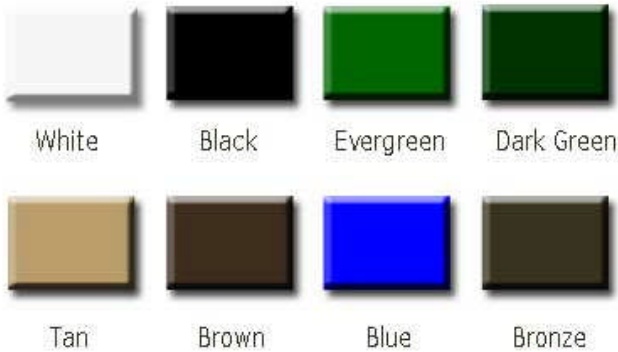

Model # Size / Slats

KR IV480	110 Lbs. 4 Ft.-Oak
KR IV48A	110 Lbs. 4 Ft.-Aluminum
KR IV48F	110 Lbs. 4 Ft.-Recycled Plastic
KR IV600	130 Lbs. 5 Ft.-Oak
KR IV60A	130 Lbs. 5 Ft.-Aluminum
KR IV60F	130 Lbs. 5 Ft.-Recycled Plastic
KR IV720	150 Lbs. 6 Ft.-Oak
KR IV72A	150 Lbs. 6 Ft.-Aluminum
KR IV72F	150 Lbs. 6 Ft.-Recycled Plastic
KR IV960	200 Lbs. 8 Ft.-Oak
KR IV96A	200 Lbs. 8 Ft.-Aluminum
KR IV96F	200 Lbs. 8 Ft.-Recycled Plastic

Aluminum Slat Colors: Black, White, Brown, Tan, Evergreen, Dk. Green, Bronze, Blue.

Recycled Plastic Slat Color: Cherry, Cedar.

NATIONAL OUTDOOR FURNITURE, INC.

P.O. Box 296 Riverhead, NY 11901
Toll-Free Phone: 1-888-663-4621
Phone: 631-369-9099 Fax: 631-207-8312
Email: nofinc@optonline.net
www.outdoorchaise.com

NATIONAL OUTDOOR FURNITURE, INC.

P.O. Box 325 Pomfret Center, Ct 06259
Toll-Free Phone: 1-888-516-8873
Phone: 1-860-974-9996 Fax: 516-706-1901
Email: nofinc@earthlink.net
www.outdoorchaise.com