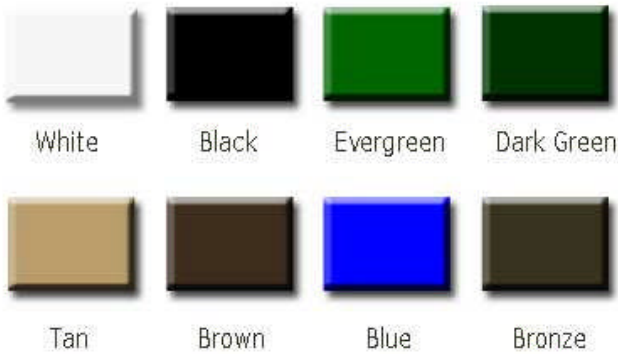

### Cast Aluminum Arm Finishes

### Victorian Bench

- Powder coated cast aluminum arms.
- 1/4"-20 steel zinc plated, yellow dipped carriage bolts and nuts.
- Mounting holes optional.
- Dim: 31 1/2" Overall Ht x 24" Arm Ht x 16 3/4" Seat Ht x 24" Depth.
- Slat Options: Oak Slats, Recycled Plastic Slats, Aluminum Slats.
- Length Options: 4 Ft, 5 Ft, 80".
- Some assembly required.

**Aluminum Slat Colors:** Black, White, Brown, Tan, Evergreen, Dk. Green, Bronze, Blue.

**Recycled Plastic Slat Color:** Cedar and Cherry.