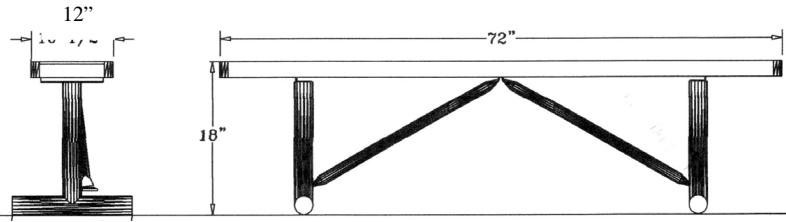

Classic Rolled Style

8 Ft. Classic Rolled Style Bench, No Back - Portable.

- 77 Lbs.
- Plastisol or polyethylene ribbed steel seat.
- 2 3/8" Zinc coated, powder coated galvanized steel legs.
- Some assembly required.

Item #: WC CRB8P