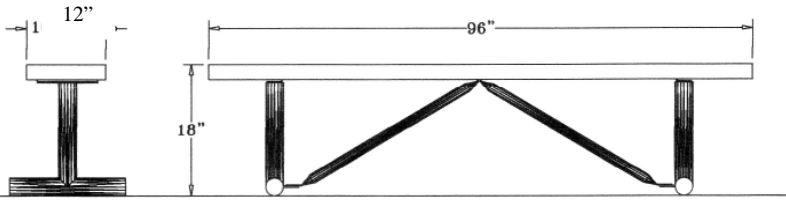

6 Ft. Classic Rolled Style Bench, No Back - Portable.

- 61 Lbs.
- Plastisol or polyethylene ribbed steel seat.
- 2 3/8" Zinc coated, powder coated galvanized steel legs.
- Some assembly required.

Item #: WC CRB6P

8 Ft. Classic Rolled Style Bench, No Back - Portable.

- 77 Lbs.
- Plastisol or polyethylene ribbed steel seat.
- 2 3/8" Zinc coated, powder coated galvanized steel legs.
- Some assembly required.

Item #: WC CRB8P

Colors

NATIONAL OUTDOOR FURNITURE, INC.

P.O. Box 296 Riverhead, NY 11901
Toll-Free Phone: 1-888-663-4621
Phone: 631-369-9099 Fax: 631-207-8312
Email: nofinc@optonline.net
www.outdoorchaise.com

NATIONAL OUTDOOR FURNITURE, INC.

P.O. Box 325 Pomfret Center, Ct 06259
Toll-Free Phone: 1-888-516-8873
Phone: 1-860-974-9996 Fax: 516-706-1901
Email: nofinc@earthlink.net
www.outdoorchaise.com