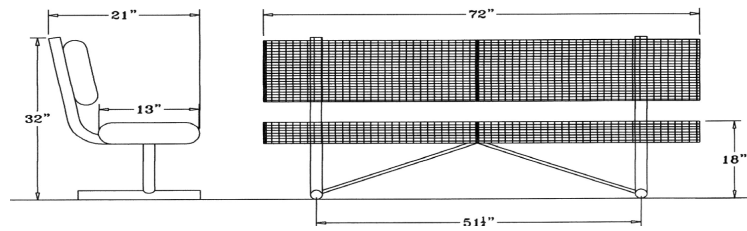

Classic Rolled Style

6 Ft. Classic Rolled Style Bench with Back - Portable.

- 127 Lbs.
- Plastisol or polyethylene ribbed steel seat and back.
- 2 3/8" Zinc coated, powder coated galvanized steel legs.
- Some assembly required.

Item #: WC CRB6WBP

Classic Rolled Style

8 Ft. Classic Rolled Style Bench with Back - Portable.

- 159 Lbs.
- Plastisol or polyethylene ribbed steel seat and back.
- 2 3/8" Zinc coated, powder coated galvanized steel legs.
- Some assembly required.