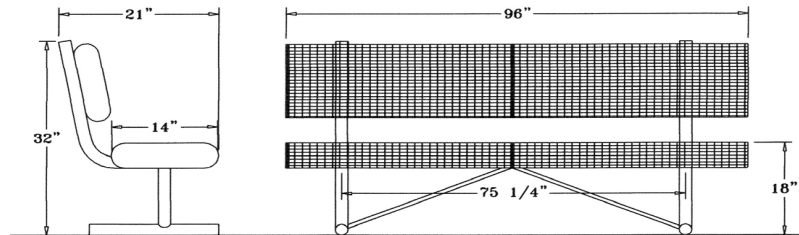

6 Ft. Classic Rolled Style Bench with Back - Portable.

- 127 Lbs.
- Plastisol or polyethylene ribbed steel seat and back.
- 2 3/8" Zinc coated, powder coated galvanized steel legs.
- Some assembly required.

Item #: WC CRB6WBP

8 Ft. Classic Rolled Style Bench with Back - Portable.

- 159 Lbs.
- Plastisol or polyethylene ribbed steel seat and back.
- 2 3/8" Zinc coated, powder coated galvanized steel legs.
- Some assembly required.

Item #: WC CRB8WBP

Colors

* Available in Polyethylene only
** Available in Polyethylene and Plastisol

NATIONAL OUTDOOR FURNITURE, INC.

P.O. Box 296 Riverhead, NY 11901
Toll-Free Phone: 1-888-663-4621
Phone: 631-369-9099 Fax: 631-207-8312
Email: nofinc@optonline.net
www.outdoorchaise.com

NATIONAL OUTDOOR FURNITURE, INC.

P.O. Box 325 Pomfret Center, Ct 06259
Toll-Free Phone: 1-888-516-8873
Phone: 1-860-974-9996 Fax: 516-706-1901
Email: nofinc@earthlink.net
www.outdoorchaise.com