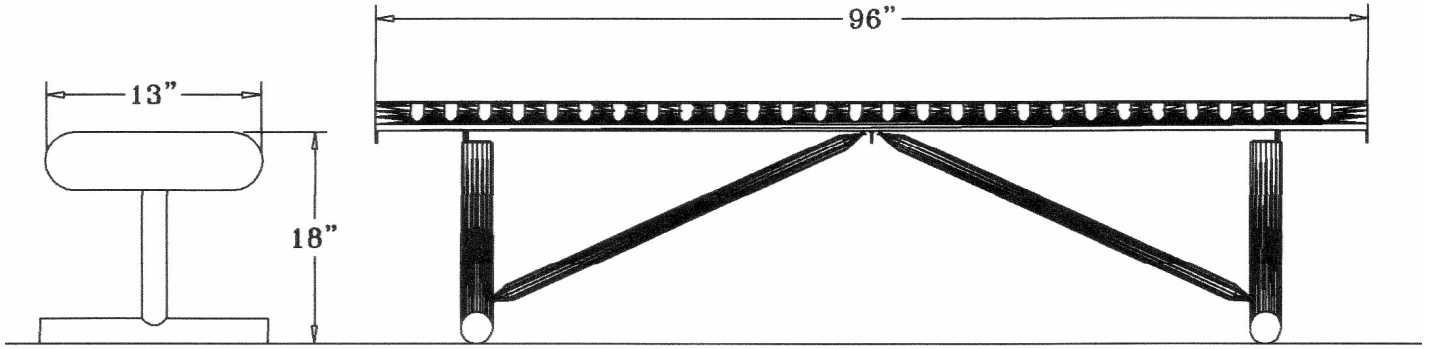

NATIONAL OUTDOOR FURNITURE, INC.
P.O. Box 296 Riverhead, NY 11901
Toll-Free Phone: 1-888-663-4621
Phone: 631-369-9099 Fax: 631-207-8312
Email: nofinc@optonline.net
www.outdoorchaise.com

NATIONAL OUTDOOR FURNITURE, INC.
P.O. Box 325 Pomfret Center, Ct 06259
Toll-Free Phone: 1-888-516-8873
Phone: 1-860-974-9996 Fax: 516-706-1901
Email: nofinc@earthlink.net
www.outdoorchaise.com