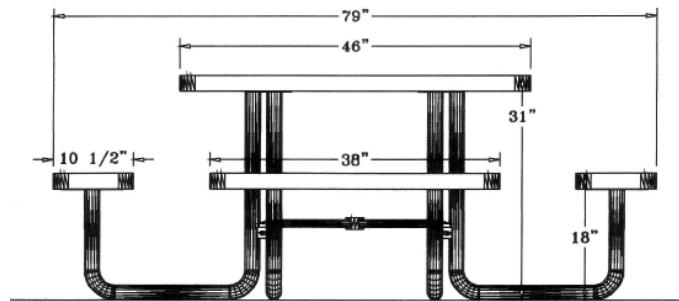

46" Classic Pedestal Table with (4) Attached Seats - Portable.

1. 290 lbs.
   - Plastisol or polyethylene coated ribbed steel seats.
   - Rolled edge with 3/4" #9 pvc or polyethylene coated expanded metal top.
   - 2" O.D. zinc coated, powder coated galvanized frame.
   - With or without umbrella hole.
2. Surface and inground mounting clamps available.
3. Some assembly required.

Item #: WC CSQ46P

Colors

NATIONAL OUTDOOR FURNITURE, INC. P.O. Box 296 Riverhead, NY 11901 Toll-Free Phone: 1-888-663-4621 Phone: 631-369-9099 Fax: 631-207-8312 Email: nofinc@optonline.net www.outdoorchaise.com	NATIONAL OUTDOOR FURNITURE, INC. P.O. Box 325 Pomfret Center, Ct 06259 Toll-Free Phone: 1-888-516-8873 Phone: 1-860-974-9996 Fax: 516-706-1901 Email: nofinc@earthlink.net www.outdoorchaise.com