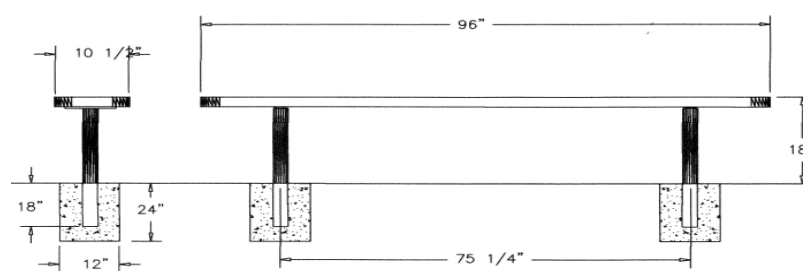

6 Ft. Regal Bench, No Back, Rounded Corners - Inground Mount.

- 42 Lbs.
- Top and seats are made with heavy duty plastisol or polyethylene 3/4" #9 expanded metal inside a 2" x 2" x 1/8" angle iron frame.
- (2) 2 3/8" Zinc coated, powder coated, galvanized steel legs.
- 10 1/2" Deep seat.
- Some assembly required.

Item #: WC EB6IG

8 Ft. Regal Bench, No Back, Rounded Corners - Inground Mount.

- 81 Lbs.
- Top and seats are made with heavy duty plastisol or polyethylene 3/4" #9 expanded metal inside a 2" x 2" x 1/8" angle iron frame.
- (2) 2 3/8" Zinc coated, powder coated, galvanized steel legs.
- 10 1/2" Deep seat.
- Some assembly required.

Item #: WC EB8IG

Colors

* Available in Polyethylene only
** Available in Polyethylene and Plastisol

NATIONAL OUTDOOR FURNITURE, INC.

P.O. Box 296 Riverhead, NY 11901
Toll-Free Phone: 1-888-663-4621
Phone: 631-369-9099 Fax: 631-207-8312
Email: nofinc@optonline.net
www.outdoorchaise.com

NATIONAL OUTDOOR FURNITURE, INC.

P.O. Box 325 Pomfret Center, Ct 06259
Toll-Free Phone: 1-888-516-8873
Phone: 1-860-974-9996 Fax: 516-706-1901
Email: nofinc@earthlink.net
www.outdoorchaise.com