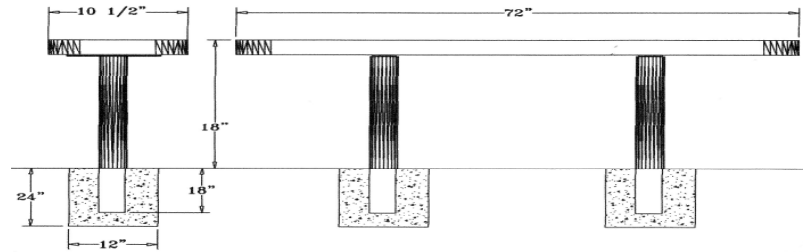

Regal Style

6 Ft. Regal Bench, No Back, Rounded Corners - Inground Mount.

- 42 Lbs.
- Top and seats are made with heavy duty plastisol or polyethylene 3/4" #9 expanded metal inside a 2" x 2" x 1/8" angle iron frame.
- (2) 2 3/8" Zinc coated, powder coated, galvanized steel legs.
- 10 1/2" Deep seat.
- Some assembly required.

Item #: WC EB6IG

Regal Style

8 Ft. Regal Bench, No Back, Rounded Corners - Inground Mount.

- 81 Lbs.
- Top and seats are made with heavy duty plastisol or polyethylene 3/4" #9 expanded metal inside a 2" x 2" x 1/8" angle iron frame.
- (2) 2 3/8" Zinc coated, powder coated, galvanized steel legs.
- 10 1/2" Deep seat.
- Some assembly required.