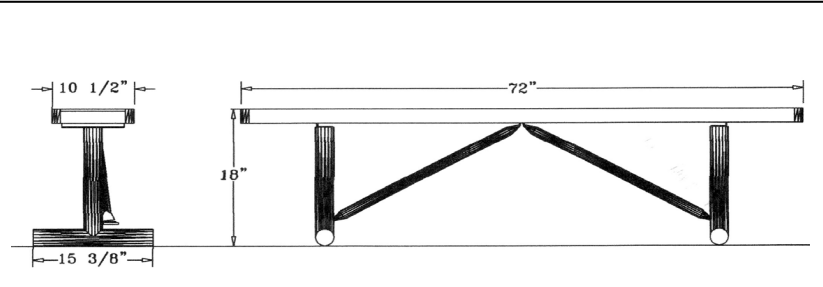

6 Ft. Regal Bench, No Back, Rounded Corners - Portable.

- 42 Lbs.
- Top and seats are made with heavy duty plastisol or polyethylene 3/4" #9 expanded metal inside a 2" x 2" x 1/8" angle iron frame.
- Two 2 3/8" Zinc coated, powder coated galvanized legs.
- Some assembly required.

Item #: WC EB6P

8 Ft. Regal Bench, No Back, Rounded Corners - Portable.

- 81 Lbs.
- Top and seats are made with heavy duty plastisol or polyethylene 3/4" #9 expanded metal inside a 2" x 2" x 1/8" angle iron frame.
- Two 2 3/8" Zinc coated, powder coated galvanized legs.
- Some assembly required.