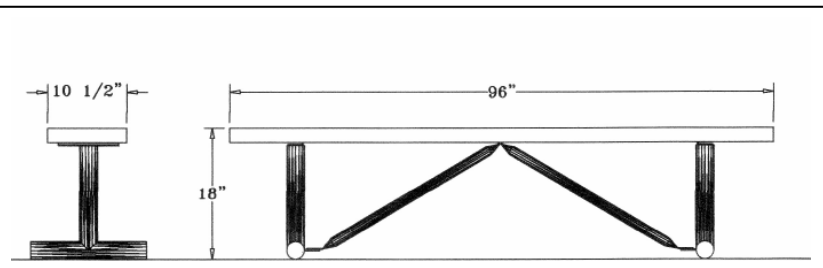

6 Ft. Regal Bench, No Back, Rounded Corners - Portable.

- 42 Lbs.
- Top and seats are made with heavy duty plastisol or polyethylene 3/4" #9 expanded metal inside a 2" x 2" x 1/8" angle iron frame.
- Two 2 3/8" Zinc coated, powder coated galvanized legs.
- Some assembly required.

Item #: WC EB6P

8 Ft. Regal Bench, No Back, Rounded Corners - Portable.

- 81 Lbs.
- Top and seats are made with heavy duty plastisol or polyethylene 3/4" #9 expanded metal inside a 2" x 2" x 1/8" angle iron frame.
- Two 2 3/8" Zinc coated, powder coated galvanized legs.
- Some assembly required.

Item #: WC EB8P

Textured Polyethylene and Plastisol Colors

NATIONAL OUTDOOR FURNITURE, INC.

P.O. Box 296 Riverhead, NY 11901
Toll-Free Phone: 1-888-663-4621
Phone: 631-369-9099 Fax: 631-207-8312
Email: nofinc@optonline.net
www.outdoorchaise.com

NATIONAL OUTDOOR FURNITURE, INC.

P.O. Box 325 Pomfret Center, Ct 06259
Toll-Free Phone: 1-888-516-8873
Phone: 1-860-974-9996 Fax: 516-706-1901
Email: nofinc@earthlink.net
www.outdoorchaise.com