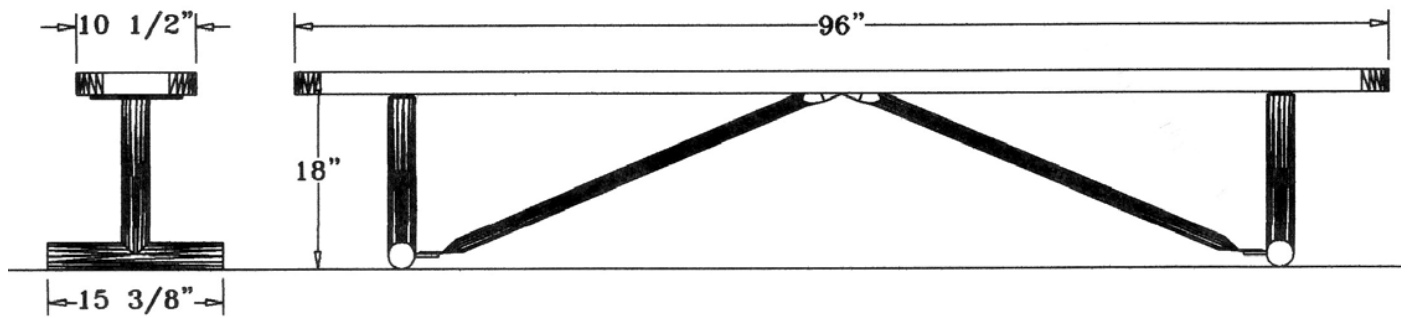

NATIONAL OUTDOOR FURNITURE, INC.

P.O. Box 296 Riverhead, NY 11901
Toll-Free Phone: 1-888-663-4621
Phone: 631-369-9099 Fax: 631-207-8312
Email: nofinc@optonline.net
www.outdoorchaise.com

NATIONAL OUTDOOR FURNITURE, INC.

P.O. Box 325 Pomfret Center, Ct 06259
Toll-Free Phone: 1-888-516-8873
Phone: 1-860-974-9996 Fax: 516-706-1901
Email: nofinc@earthlink.net
www.outdoorchaise.com