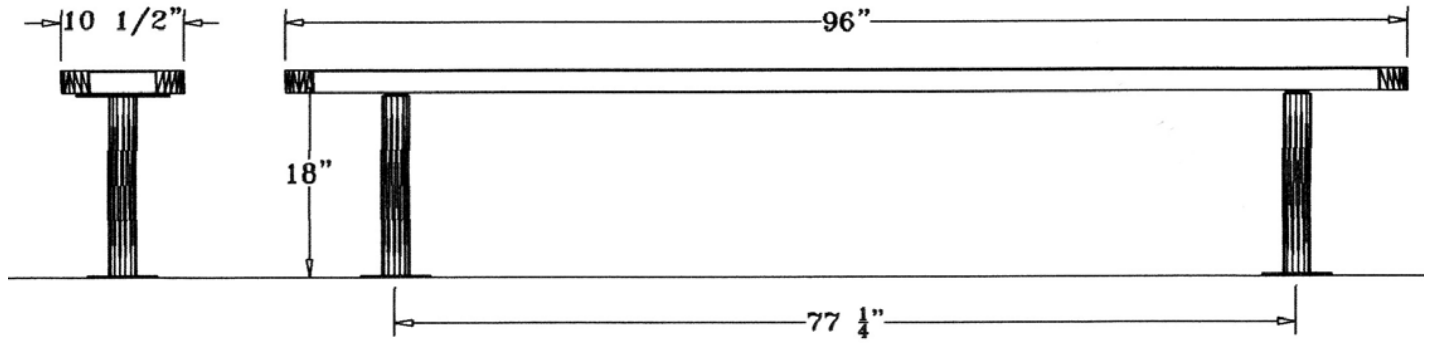

NATIONAL OUTDOOR FURNITURE, INC.

P.O. Box 296 Riverhead, NY 11901
Toll-Free Phone: 1-888-663-4621
Phone: 631-369-9099 Fax: 631-207-8312
Email: nofinc@optonline.net
www.outdoorchaise.com

NATIONAL OUTDOOR FURNITURE, INC.

P.O. Box 325 Pomfret Center, Ct 06259
Toll-Free Phone: 1-888-516-8873
Phone: 1-860-974-9996 Fax: 516-706-1901
Email: nofinc@earthlink.net
www.outdoorchaise.com