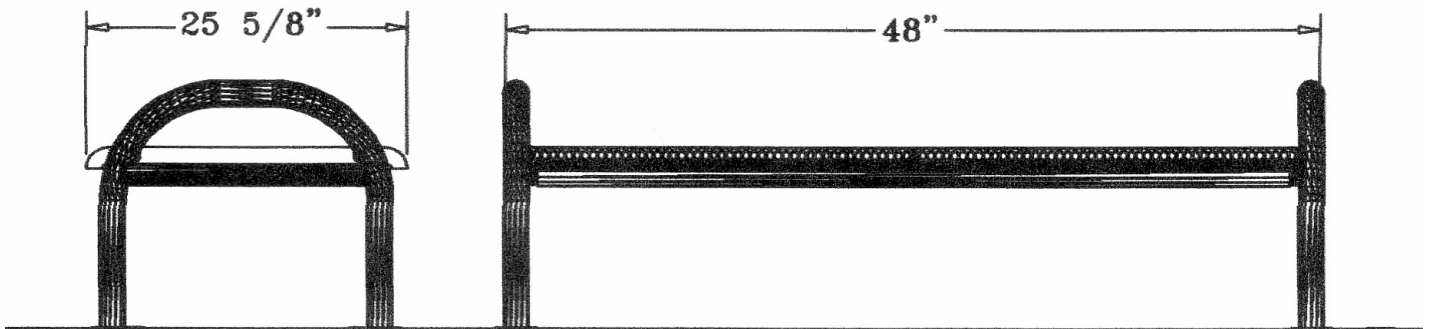

4 Ft. Modern Contoured Bench, No Back – Portable.

- 95 Lbs.
- 3/4" #9 PVC coated expanded metal seat.
- 2 7/8" Zinc coated, powder coated galvanized frame.
- Some assembly required.

Item #: WC MB4P

Standard Plastisol Colors