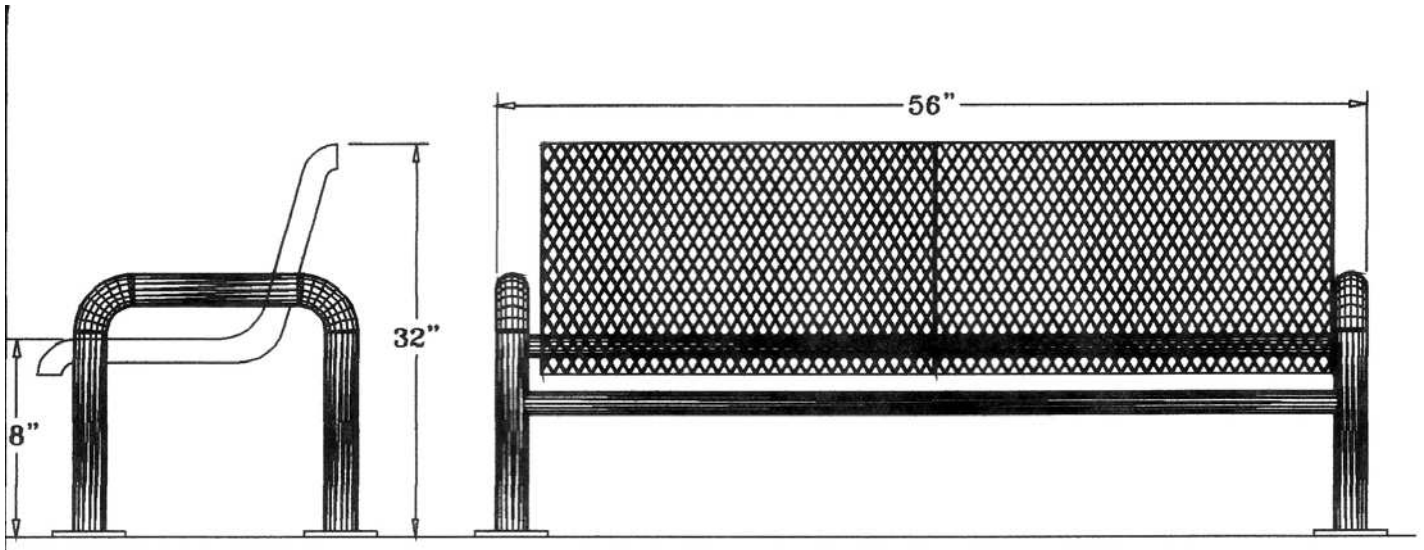

NATIONAL OUTDOOR FURNITURE, INC.

P.O. Box 296 Riverhead, NY 11901
Toll-Free Phone: 1-888-663-4621
Phone: 631-369-9099 Fax: 631-207-8312
Email: nofinc@optonline.net
www.outdoorchaise.com

NATIONAL OUTDOOR FURNITURE, INC.

P.O. Box 325 Pomfret Center, Ct 06259
Toll-Free Phone: 1-888-516-8873
Phone: 1-860-974-9996 Fax: 516-706-1901
Email: nofinc@earthlink.net
www.outdoorchaise.com