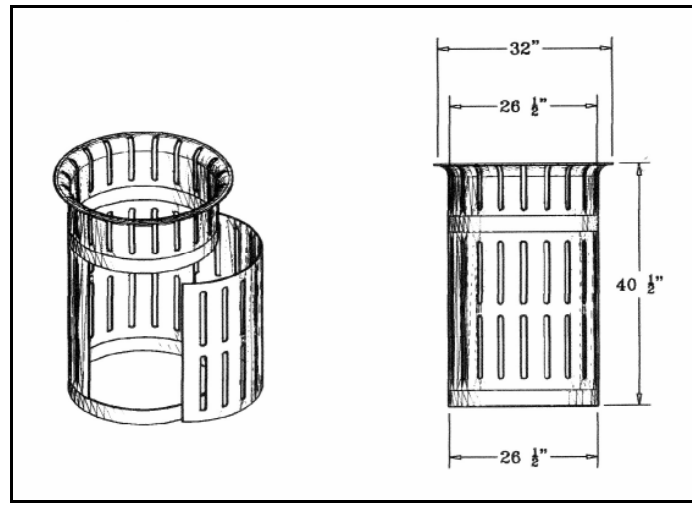

Standard Textured Polyethylene Colors

Blue Mystic Blue Mariner Blue Teal

Purple Red Burgundy Yellow

Green Black Brown Clay

Gray White Orange Sandstone

Dome Top Flat Top with Rain & Ash Bonnet

NATIONAL OUTDOOR FURNITURE, INC.

P.O. Box 296 Riverhead, NY 11901
Toll-Free Phone: 1-888-663-4621
Phone: 631-369-9099 Fax: 631-207-8312
Email: nofinc@optonline.net
www.outdoorchaise.com

NATIONAL OUTDOOR FURNITURE, INC.

P.O. Box 325 Pomfret Center, Ct 06259
Toll-Free Phone: 1-888-516-8873
Phone: 1-860-974-9996 Fax: 516-706-1901
Email: nofinc@earthlink.net
www.outdoorchaise.com