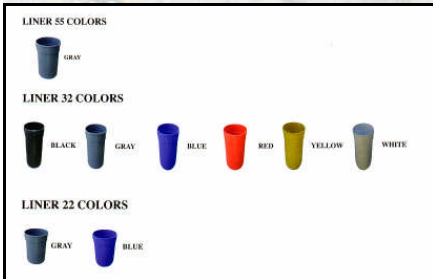

Standard Textured Polyethylene Colors

Blue Mystic Blue Mariner Blue Teal

Purple Red Burgundy Yellow

Green Black Brown Clay

Gray White Orange Sandstone

Dome Top Flat Top with Rain & Ash Bonnet

NATIONAL OUTDOOR FURNITURE, INC.

P.O. Box 296 Riverhead, NY 11901
Toll-Free Phone: 1-888-663-4621
Phone: 631-369-9099 Fax: 631-207-8312
Email: nofinc@optonline.net
www.outdoorchaise.com

NATIONAL OUTDOOR FURNITURE, INC.

P.O. Box 325 Pomfret Center, Ct 06259
Toll-Free Phone: 1-888-516-8873
Phone: 1-860-974-9996 Fax: 516-706-1901
Email: nofinc@earthlink.net
www.outdoorchaise.com