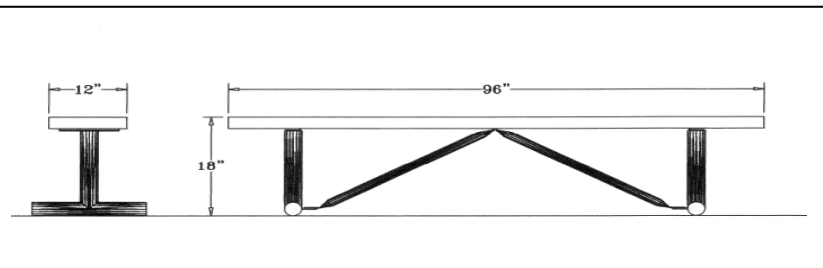

6 Ft. Perforated Bench, No Back, Rounded Corners - Portable.

- 89 lbs.
- Large hole plastisol or polyethylene 11 gauge punched steel seat.
- (2) 2 3/8" Zinc coated, powder coated galvanized steel legs.
- Some assembly required.

Item #: WC PB6P

8 Ft. Perforated Bench, No Back, Rounded Corners - Portable.

- 108 lbs.
- Large hole plastisol or polyethylene 11 gauge punched steel seat.
- (2) 2 3/8" Zinc coated, powder coated galvanized steel legs.
- Some assembly required.

Item #: WC PB8P

Colors

* Available in Polyethylene only
** Available in Polyethylene and Plastisol

NATIONAL OUTDOOR FURNITURE, INC.
P.O. Box 296 Riverhead, NY 11901
Toll-Free Phone: 1-888-663-4621
Phone: 631-369-9099 Fax: 631-207-8312
Email: nofinc@optonline.net
www.outdoorchaise.com

NATIONAL OUTDOOR FURNITURE, INC.
P.O. Box 325 Pomfret Center, Ct 06259
Toll-Free Phone: 1-888-516-8873
Phone: 1-860-974-9996 Fax: 516-706-1901
Email: nofinc@earthlink.net
www.outdoorchaise.com