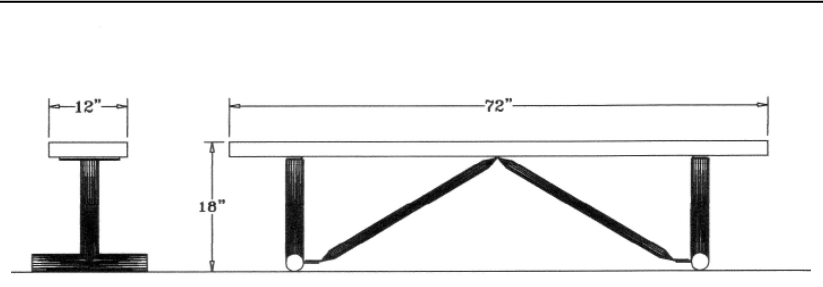

6 Ft. Perforated Bench, No Back, Rounded Corners - Portable.

- 89 lbs.
- Large hole plastisol or polyethylene 11 gauge punched steel seat.
- (2) 2 3/8" Zinc coated, powder coated galvanized steel legs.
- Some assembly required.

Item #: WC PB6P

8 Ft. Perforated Bench, No Back, Rounded Corners - Portable.

- 108 lbs.
- Large hole plastisol or polyethylene 11 gauge punched steel seat.
- (2) 2 3/8" Zinc coated, powder coated galvanized steel legs.
- Some assembly required.