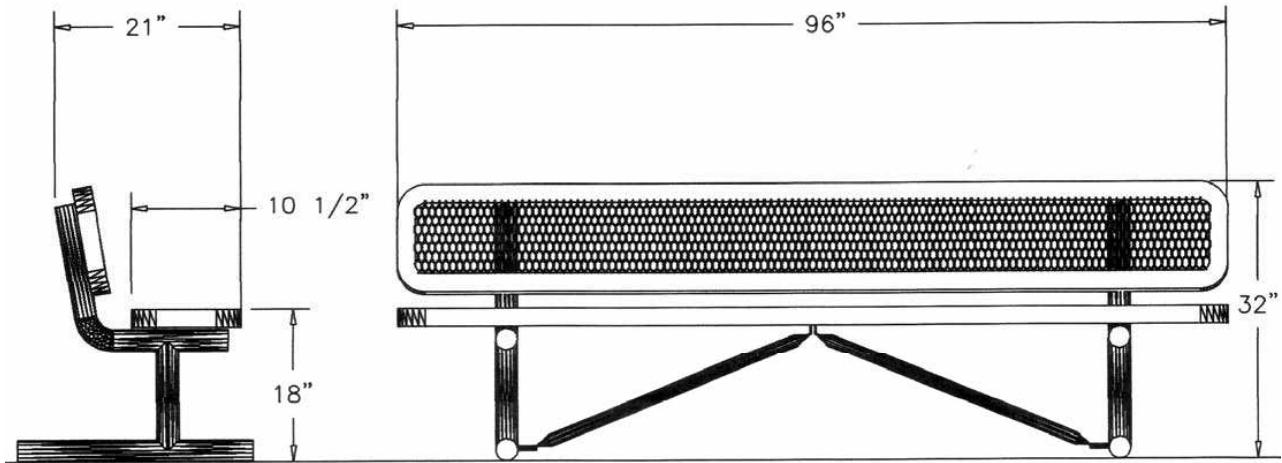

NATIONAL OUTDOOR FURNITURE, INC.
P.O. Box 296 Riverhead, NY 11901
Toll-Free Phone: 1-888-663-4621
Phone: 631-369-9099 Fax: 631-207-8312
Email: nofinc@optonline.net
www.outdoorchaise.com

NATIONAL OUTDOOR FURNITURE, INC.
P.O. Box 325 Pomfret Center, Ct 06259
Toll-Free Phone: 1-888-516-8873
Phone: 1-860-974-9996 Fax: 516-706-1901
Email: nofinc@earthlink.net
www.outdoorchaise.com