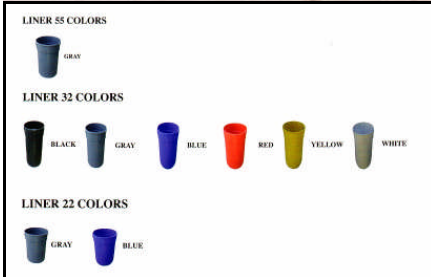

32 Gallon Perforated Trash Receptacle

- 75 Lbs.
- Polyethylene coated 11 gauge punched steel.
- Flat lid/dome top and liner sold separately. Dome top and liner come in limited colors. 8" Lid opening can be purchased with or without ash bonnet or rain bonnet.
- Also available in 22 gallon receptacle.
- Mounting options available.

Item #: WC PF32

Standard Textured Polyethylene Colors

NATIONAL OUTDOOR FURNITURE, INC.
 P.O. Box 296 Riverhead, NY 11901
 Toll-Free Phone: 1-888-663-4621
 Phone: 631-369-9099 Fax: 631-207-8312
 Email: nofinc@optonline.net
www.outdoorchaise.com