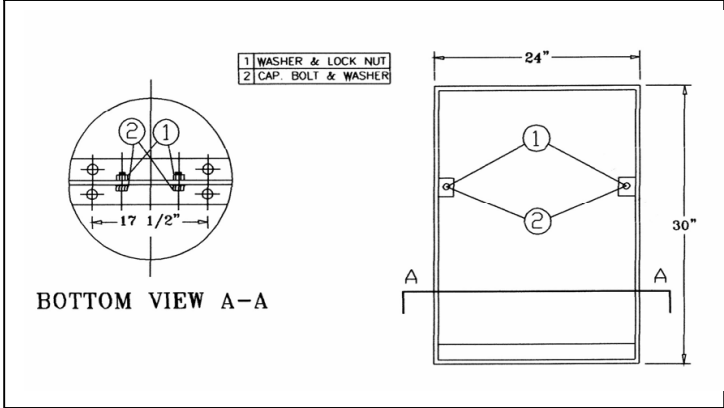

32 Gallon Perforated Trash Receptacle

- 75 Lbs.
- Polyethylene coated 11 gauge punched steel.
- Flat lid/dome top and liner sold separately. Dome top and liner come in limited colors. 8" Lid opening can be purchased with or without ash bonnet or rain bonnet.
- Also available in 22 gallon receptacle.
- Mounting options available.

Item #: WC PF32

Standard Textured Polyethylene Colors

NATIONAL OUTDOOR FURNITURE, INC.
P.O. Box 296 Riverhead, NY 11901
Toll-Free Phone: 1-888-663-4621
Phone: 631-369-9099 Fax: 631-207-8312
Email: nofinc@optonline.net
www.outdoorchaise.com

NATIONAL OUTDOOR FURNITURE, INC.
P.O. Box 325 Pomfret Center, Ct 06259
Toll-Free Phone: 1-888-516-8873
Phone: 1-860-974-9996 Fax: 516-706-1901
Email: nofinc@earthlink.net
www.outdoorchaise.com