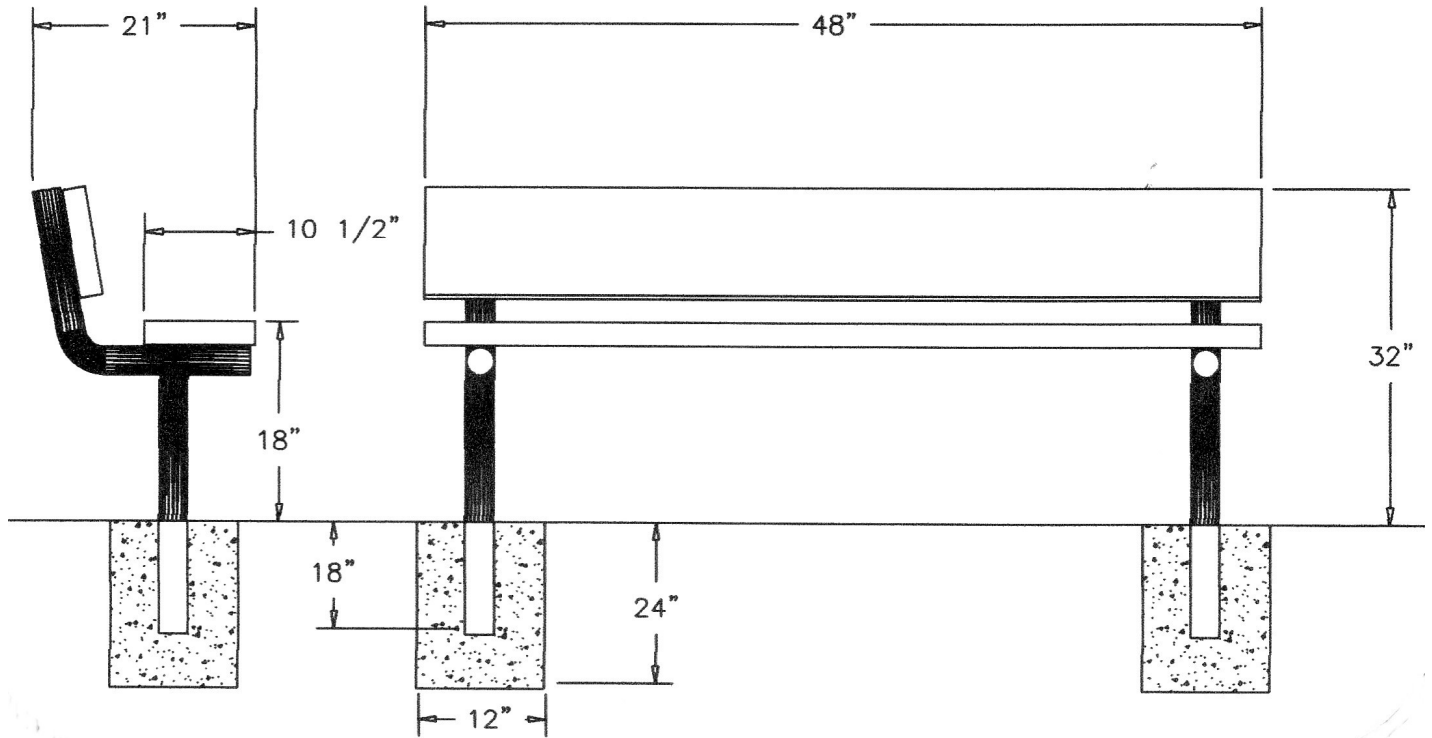

NATIONAL OUTDOOR FURNITURE, INC.

P.O. Box 296 Riverhead, NY 11901
Toll-Free Phone: 1-888-663-4621
Phone: 631-369-9099 Fax: 631-207-8312
Email: nofinc@optonline.net
www.outdoorchaise.com

NATIONAL OUTDOOR FURNITURE, INC.

P.O. Box 325 Pomfret Center, Ct 06259
Toll-Free Phone: 1-888-516-8873
Phone: 1-860-974-9996 Fax: 516-706-1901
Email: nofinc@earthlink.net
www.outdoorchaise.com