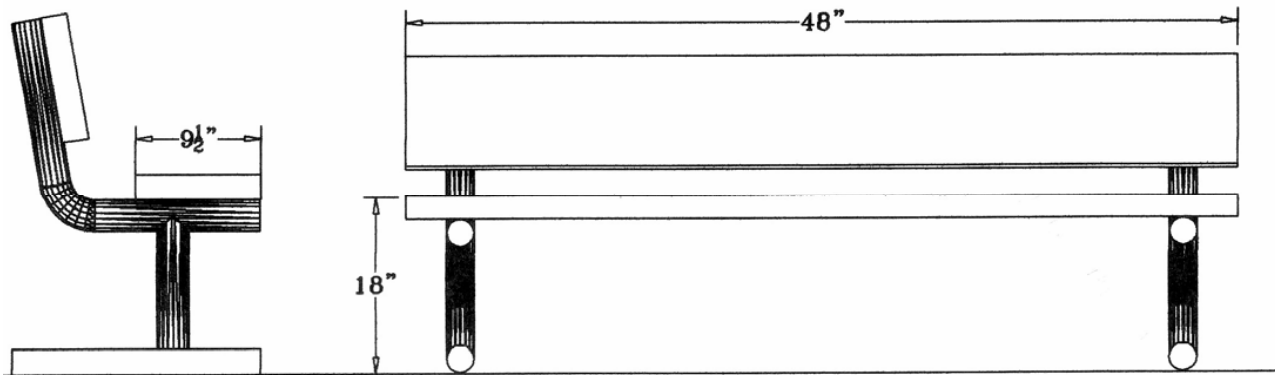

4 Ft. Plasti-Plank Bench with Back - Portable.

- 68 Lbs.
- #14 Gauge solid PVC coated planks.
- 2 3/8" Powder coated galvanized legs.
- Some assembly required.

Item #: WC PPB4WBP

Standard Plastisol Colors