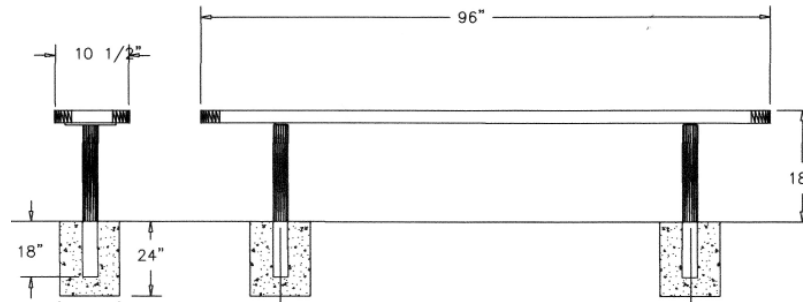

6 Ft. Plasti-Plank Bench, No Back - Inground Mount.

- 50 Lbs.
- #14 Gauge solid plastisol or polyethylene coated planks.
- 2 3/8" Powder coated galvanized legs.
- Some assembly required.

Item #: WC PPB6IG

8 Ft. Plasti-Plank Bench, No Back - Inground Mount.

- 62 Lbs.
- #14 Gauge solid plastisol or polyethylene coated planks.
- 2 3/8" Powder coated galvanized legs.
- Some assembly required.

Item #: WC PPB8IG