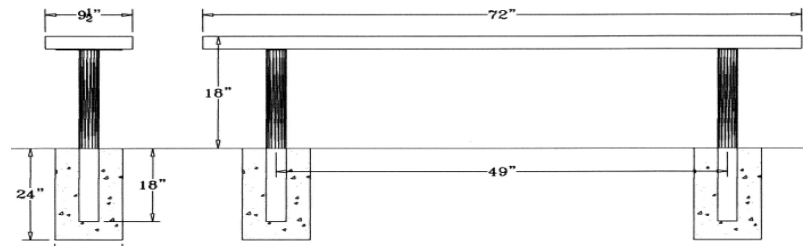

6 Ft. Plasti-Plank Bench, No Back - Inground Mount.

- 50 Lbs.
- #14 Gauge solid plastisol or polyethylene coated planks.
- 2 3/8" Powder coated galvanized legs.
- Some assembly required.

Item #: WC PPB6IG

8 Ft. Plasti-Plank Bench, No Back - Inground Mount.

- 62 Lbs.
- #14 Gauge solid plastisol or polyethylene coated planks.
- 2 3/8" Powder coated galvanized legs.
- Some assembly required.

Item #: WC PPB8IG