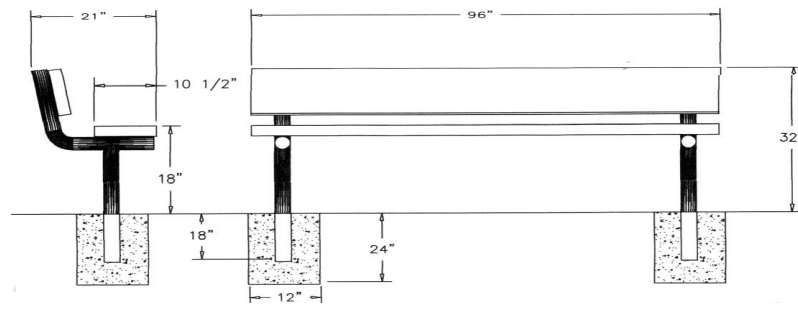

6 Ft. Plasti-Plank Bench with Back - Inground Mount.

- 82 Lbs.
- #14 Gauge solid plastisol or polyethylene coated planks.
- 2 3/8" Powder coated galvanized legs.
- Some assembly required.

Item #: WC PPB6WBIG

8 Ft. Plasti-Plank Bench with Back - Inground Mount.

- 104 Lbs.
- #14 Gauge solid plastisol or polyethylene coated planks.
- 2 3/8" Powder coated galvanized legs.
- Some assembly required.

Item #: WC PPB8WBIG