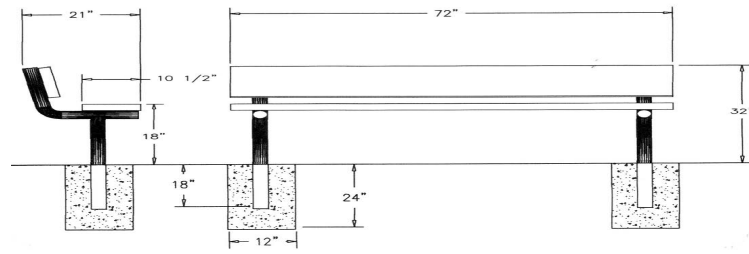

6 Ft. Plasti-Plank Bench with Back - Inground Mount.

- 82 Lbs.
- #14 Gauge solid plastisol or polyethylene coated planks.
- 2 3/8" Powder coated galvanized legs.
- Some assembly required.

Item #: WC PPB6WBIG

8 Ft. Plasti-Plank Bench with Back - Inground Mount.

- 104 Lbs.
- #14 Gauge solid plastisol or polyethylene coated planks.
- 2 3/8" Powder coated galvanized legs.
- Some assembly required.

Item #: WC PPB8WBIG