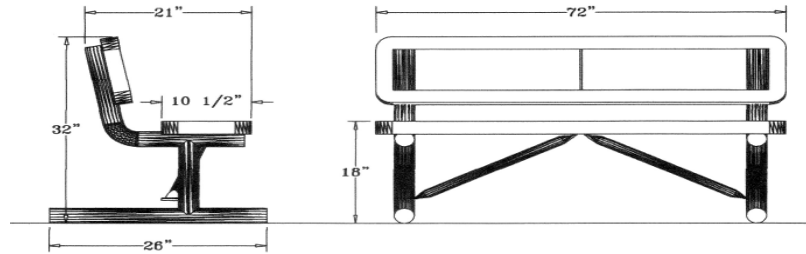

Plasti-Plank Style

8 Ft. Plasti-Plank Bench with Back - Portable.

- 104 Lbs.
- #14 Gauge solid plastisol or polyethylene coated planks.
- 2 3/8" Powder coated galvanized legs.
- Some assembly required.

Item #: WC PPB8WBP