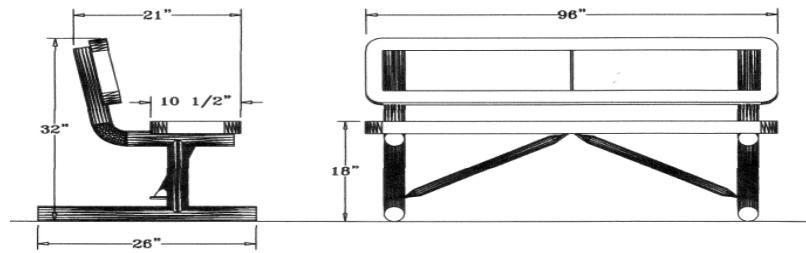

Colors

Plastisol Finish

Polyethylene Finish

Surface Mounting Clamp

Inground Mounting Clamp

NATIONAL OUTDOOR FURNITURE, INC.

P.O. Box 296 Riverhead, NY 11901
Toll-Free Phone: 1-888-663-4621
Phone: 631-369-9099 Fax: 631-207-8312
Email: nofinc@optonline.net
www.outdoorchaise.com

NATIONAL OUTDOOR FURNITURE, INC.

P.O. Box 325 Pomfret Center, Ct 06259
Toll-Free Phone: 1-888-516-8873
Phone: 1-860-974-9996 Fax: 516-706-1901
Email: nofinc@earthlink.net
www.outdoorchaise.com