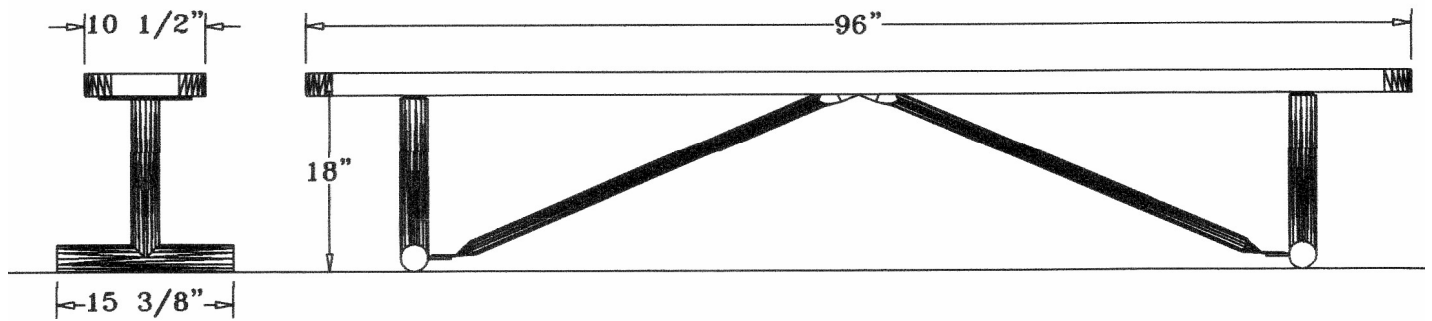

8 Ft. Plasti-Plank Bench, no Back - Portable.

- 62 Lbs.
- #14 Gauge solid PVC coated planks.
- 2 3/8" Powder coated galvanized legs.
- Some assembly required.

Item #: WC PPB8P

Standard Plastisol Colors

NATIONAL OUTDOOR FURNITURE, INC.