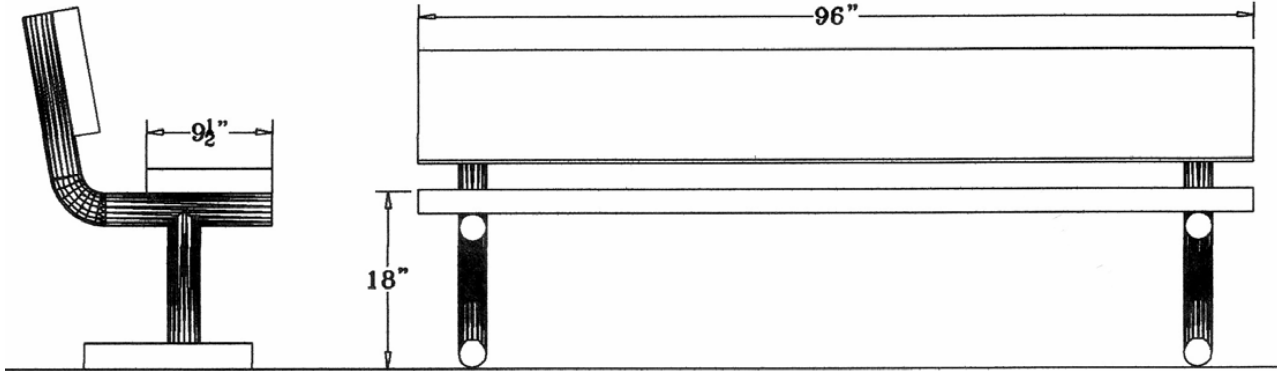

8 Ft. Plasti-Plank Bench with Back - Portable.

- 104 Lbs.
- #14 Gauge solid PVC coated planks.
- 2 3/8" Powder coated galvanized legs.
- Some assembly required.

Item #: WC PPB8WBP

Standard Plastisol Colors