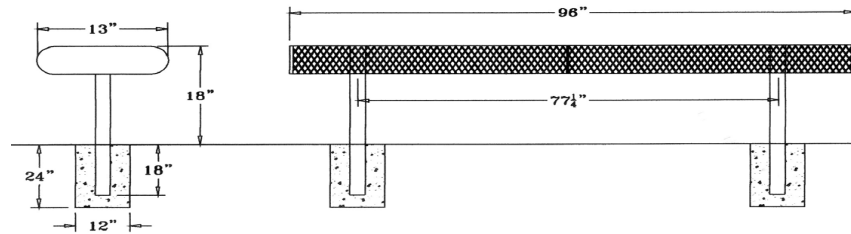

6 Ft. Rolled Style Bench, No Back - Inground Mount.

- 60 Lbs.
- 3/4" #9 plastisol or polyethylene coated expanded steel.
- 2 3/8" Zinc coated, powder coated galvanized steel legs.
- Some assembly required.

Item #: WC RB6IG

8 Ft. Rolled Style Bench, No Back - Inground Mount.

- 90 Lbs.
- 3/4" #9 plastisol or polyethylene coated expanded steel.
- 2 3/8" Zinc coated, powder coated galvanized steel legs.
- Some assembly required.

Item #: WC RB8IG

Colors

* Available in Polyethylene only
** Available in Polyethylene and Plastisol

NATIONAL OUTDOOR FURNITURE, INC.

P.O. Box 296 Riverhead, NY 11901
Toll-Free Phone: 1-888-663-4621
Phone: 631-369-9099 Fax: 631-207-8312
Email: nofinc@optonline.net
www.outdoorchaise.com

NATIONAL OUTDOOR FURNITURE, INC.

P.O. Box 325 Pomfret Center, Ct 06259
Toll-Free Phone: 1-888-516-8873
Phone: 1-860-974-9996 Fax: 516-706-1901
Email: nofinc@earthlink.net
www.outdoorchaise.com