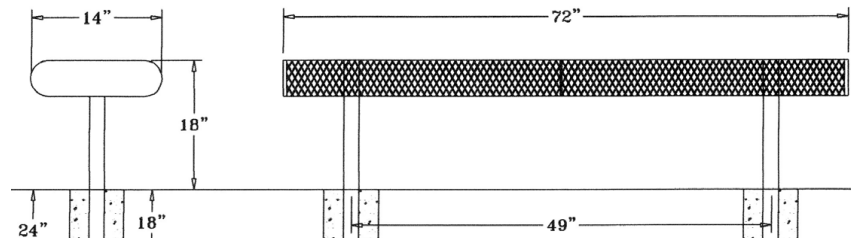

 Rolled Style

6 Ft. Rolled Style Bench, No Back - Inground Mount.

- 60 Lbs.
- 3/4" #9 plastisol or polyethylene coated expanded steel.
- 2 3/8" Zinc coated, powder coated galvanized steel legs.
- Some assembly required.

Item #: WC RB6IG

 Rolled Style

8 Ft. Rolled Style Bench, No Back - Inground Mount.

- 90 Lbs.
- 3/4" #9 plastisol or polyethylene coated expanded steel.
- 2 3/8" Zinc coated, powder coated galvanized steel legs.
- Some assembly required.