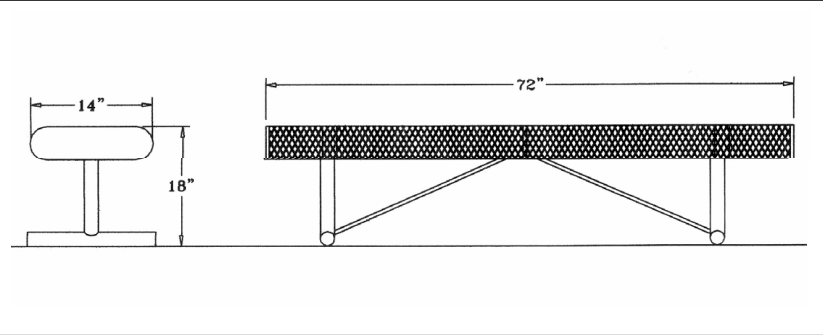

Rolled Style

8 Ft. Rolled Style Bench, No Back - Portable.

- 90 Lbs.
- 3/4" #9 Plastisol or polyethylene coated expanded steel seat.
- 2 3/8" Zinc coated, powder coated galvanized legs.
- See insert picture for portable base.
- Some assembly required.

Item #: WC RB8P