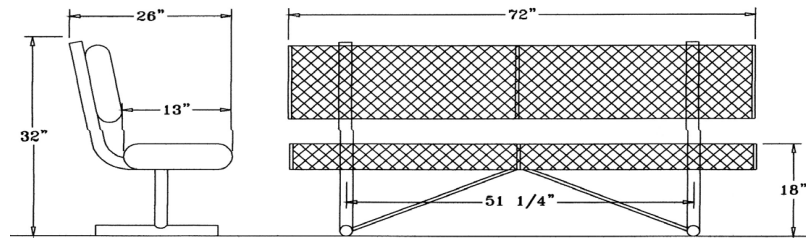

Rolled Style

8 Ft. Rolled Style Bench with Back - Portable.

- 186 Lbs.
- 3/4" #9 Plastisol or polyethylene coated expanded steel.
- 2 3/8" Zinc coated, powder coated galvanized legs.
- Some assembly required.

Item #: WC RB8WBP