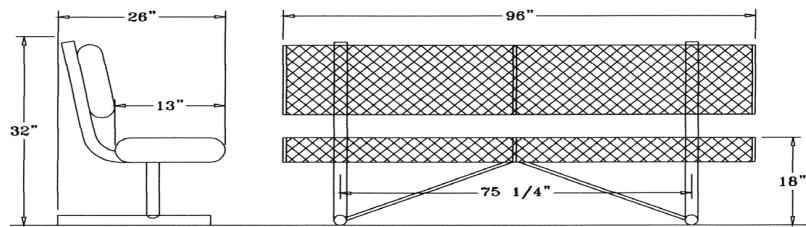

Colors

NATIONAL OUTDOOR FURNITURE, INC. P.O. Box 296 Riverhead, NY 11901 Toll-Free Phone: 1-888-663-4621 Phone: 631-369-9099 Fax: 631-207-8312 Email: nofinc@optonline.net www.outdoorchaise.com	NATIONAL OUTDOOR FURNITURE, INC. P.O. Box 325 Pomfret Center, Ct 06259 Toll-Free Phone: 1-888-516-8873 Phone: 1-860-974-9996 Fax: 516-706-1901 Email: nofinc@earthlink.net www.outdoorchaise.com