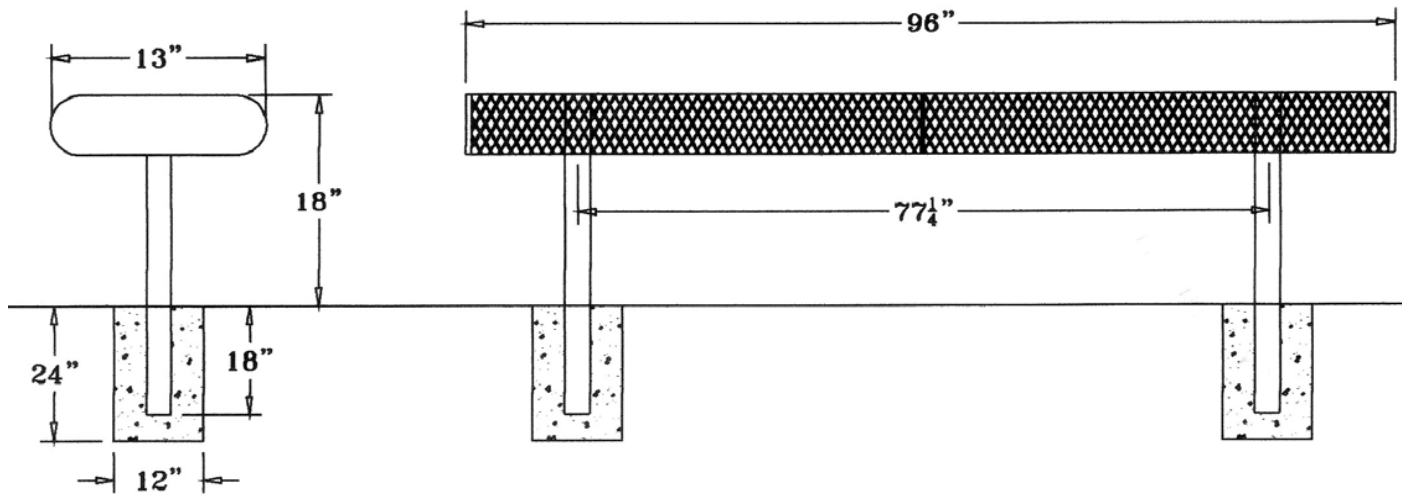

NATIONAL OUTDOOR FURNITURE, INC.

P.O. Box 296 Riverhead, NY 11901
Toll-Free Phone: 1-888-663-4621
Phone: 631-369-9099 Fax: 631-207-8312
Email: nofinc@optonline.net
www.outdoorchaise.com

NATIONAL OUTDOOR FURNITURE, INC.

P.O. Box 325 Pomfret Center, Ct 06259
Toll-Free Phone: 1-888-516-8873
Phone: 1-860-974-9996 Fax: 516-706-1901
Email: nofinc@earthlink.net
www.outdoorchaise.com