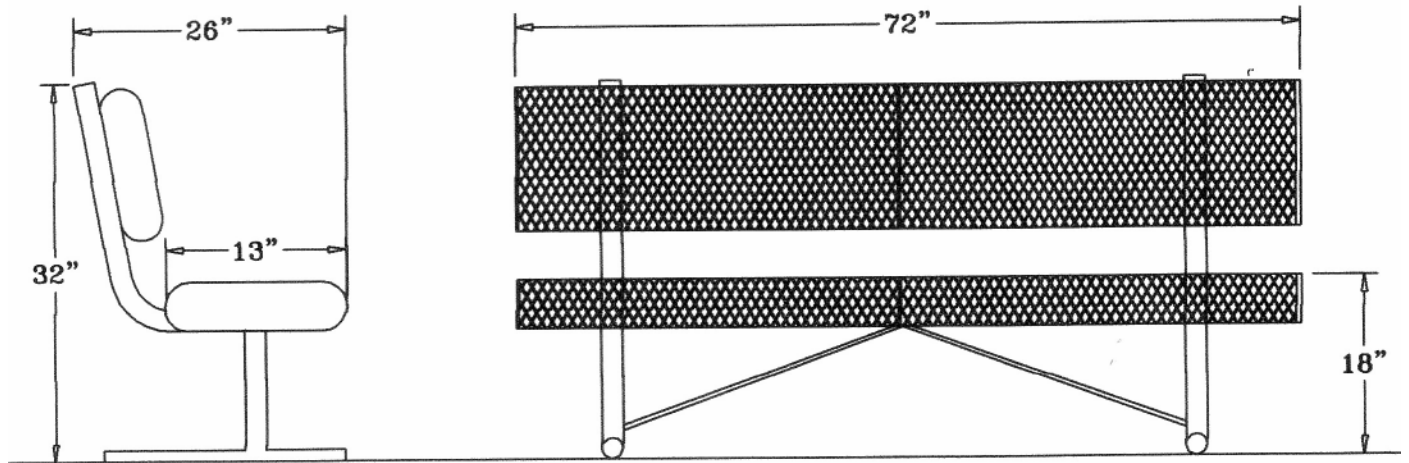

NATIONAL OUTDOOR FURNITURE, INC.

P.O. Box 296 Riverhead, NY 11901
Toll-Free Phone: 1-888-663-4621
Phone: 631-369-9099 Fax: 631-207-8312
Email: nofinc@optonline.net
www.outdoorchaise.com

NATIONAL OUTDOOR FURNITURE, INC.

P.O. Box 325 Pomfret Center, Ct 06259
Toll-Free Phone: 1-888-516-8873
Phone: 1-860-974-9996 Fax: 516-706-1901
Email: nofinc@earthlink.net
www.outdoorchaise.com