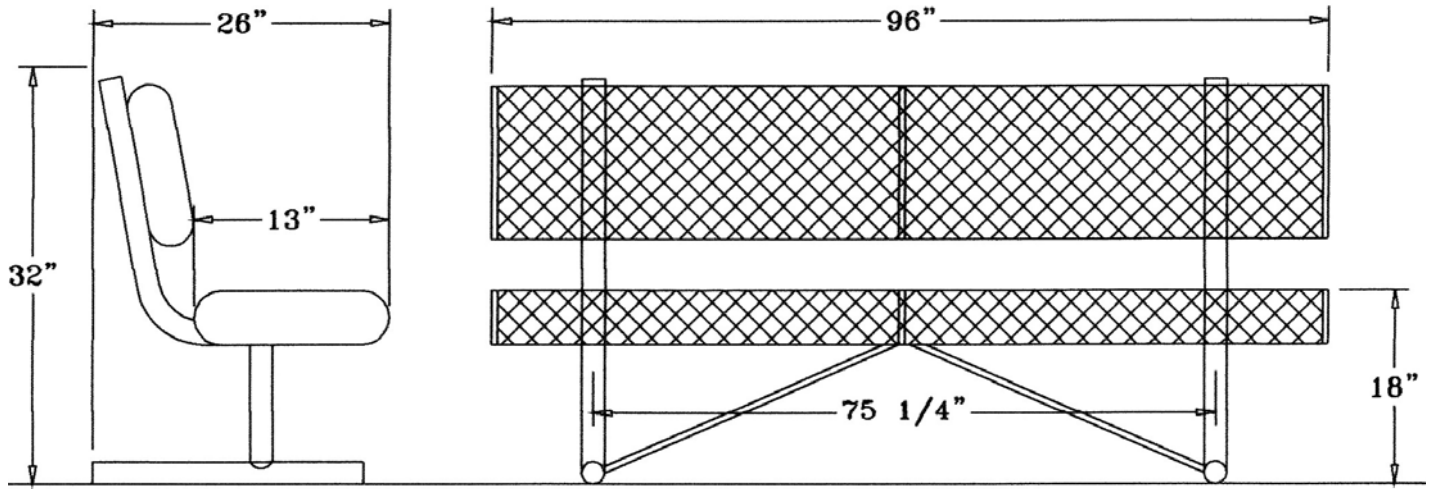

NATIONAL OUTDOOR FURNITURE, INC.
P.O. Box 296 Riverhead, NY 11901
Toll-Free Phone: 1-888-663-4621
Phone: 631-369-9099 Fax: 631-207-8312
Email: nofinc@optonline.net
www.outdoorchaise.com

NATIONAL OUTDOOR FURNITURE, INC.
P.O. Box 325 Pomfret Center, Ct 06259
Toll-Free Phone: 1-888-516-8873
Phone: 1-860-974-9996 Fax: 516-706-1901
Email: nofinc@earthlink.net
www.outdoorchaise.com