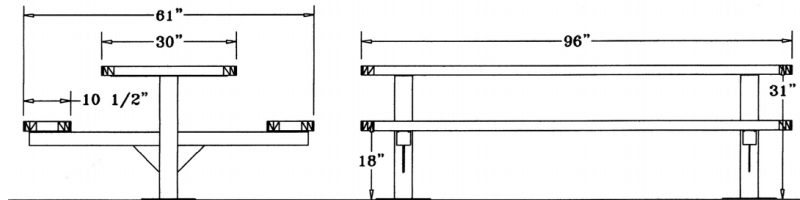

Regal Style

8' Regal Double Pedestal Table with (2) Attached Seats, Rounded Corners - Surface Mount.

- 400 lbs.
- Top and seats are made with heavy duty plastisol or polyethylene
- $\frac{3}{4}$ " #9 expanded metal inside a 2" x 2" x $\frac{1}{8}$ " angle iron frame.
- (2) 4" Square zinc coated, powder coated galvanized frames.
- With or without umbrella hole. Umbrella hole will be off centered.
- Some assembly required.

Item #: WC RP8SM

Regal Style

10' Regal Double Pedestal Table with (2) Attached Seats, Rounded Corners - Surface Mount.

- 473 lbs.
- Top and seats are made with heavy duty plastisol or polyethylene
- $\frac{3}{4}$ " #9 expanded metal inside a 2" x 2" x $\frac{1}{8}$ " angle iron frame.
- (2) 4" Square zinc coated, powder coated galvanized frames.
- With or without umbrella hole. Umbrella hole will be off centered.
- Some assembly required.