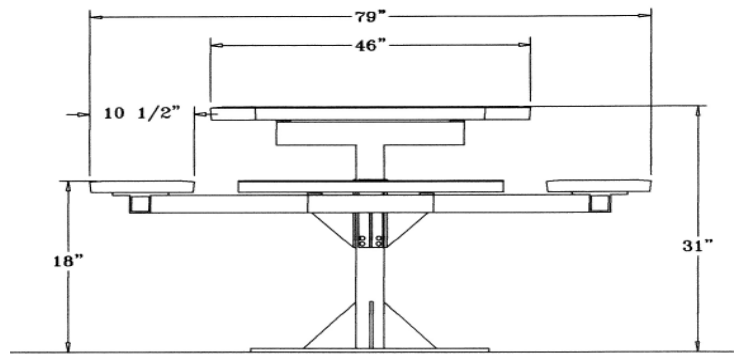

46" Square Regal Table with (4) Attached Seats, Rounded Corners - Surface Mount.

- 361 Lbs.
- Overall Dim: 79" x 79" Square x 31"Ht.
- Plastisol or polyethylene 3/4" #9 expanded PVC coated metal.
- Zinc coated, galvanized, powder coated 4" pedestal.
- With or without umbrella hole.
- Some assembly required.

Item #: WC RSQ46SM

Colors

* Available in Polyethylene only
** Available in Polyethylene and Plastisol

NATIONAL OUTDOOR FURNITURE, INC. P.O. Box 296 Riverhead, NY 11901 Toll-Free Phone: 1-888-663-4621 Phone: 631-369-9099 Fax: 631-207-8312 Email: nofinc@optonline.net www.outdoorchaise.com	NATIONAL OUTDOOR FURNITURE, INC. P.O. Box 325 Pomfret Center, Ct 06259 Toll-Free Phone: 1-888-516-8873 Phone: 1-860-974-9996 Fax: 516-706-1901 Email: nofinc@earthlink.net www.outdoorchaise.com